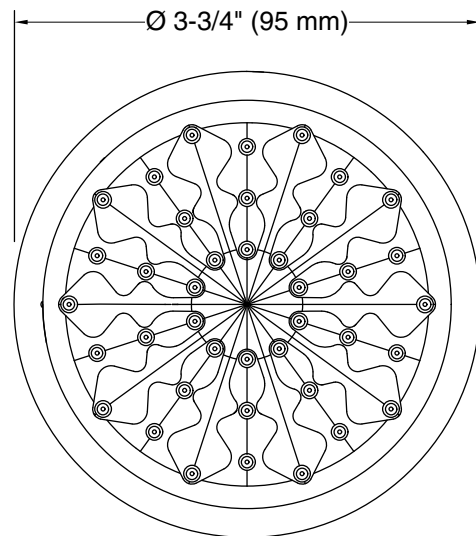

Technical Information

All product dimensions are nominal.

Drain included: No

Showerhead/Body Spray:

Rated maximum flow: 1.75 gal/min (6.6 l/min)

Notes

Install this product according to the installation guide.