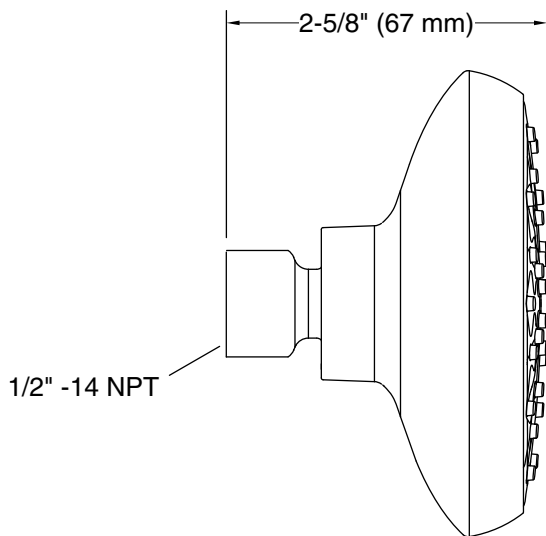

Technical Information

All product dimensions are nominal.

Drain included: No

Showerhead/Body Spray:

Rated maximum flow: 1.75 gal/min (6.6 l/min)

Notes

Install this product according to the installation guide.