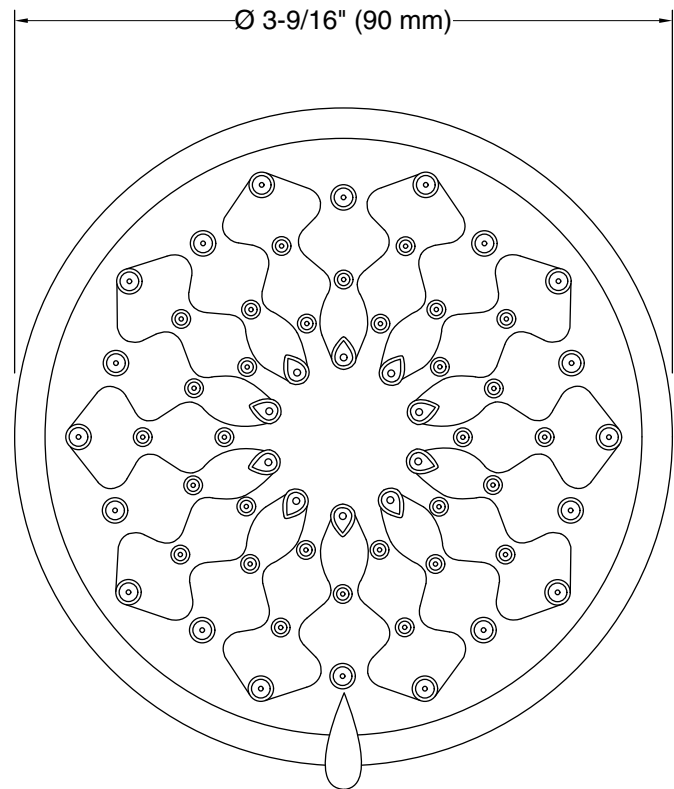

Technical Information

All product dimensions are nominal.

Showerhead/Body Spray:

Rated maximum flow: 1.75 gal/min (6.6 l/min)

Notes

Install this product according to the installation instructions.