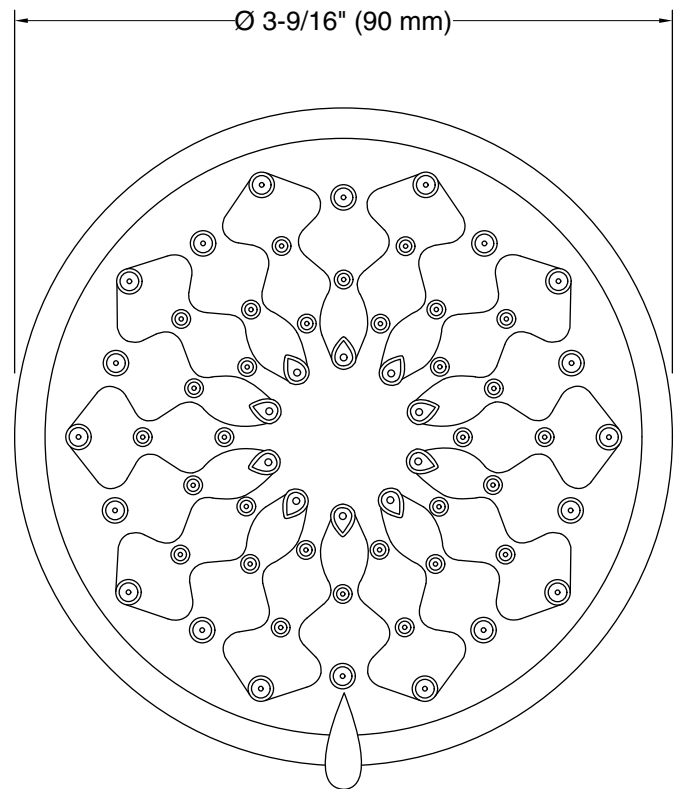

Features

- Showerhead features transitional nature-inspired design
- Advanced spray engine provides three alternate experiences: wide coverage, intense drenching, and targeted spray
- Wide coverage spray produces an encompassing spray for everyday use
- Intense drenching spray delivers a forceful spray ideal for rinsing shampoo from hair
- Targeted spray is a focused stream for targeting sore muscles or use as a utility spray
- Simple thumb tab smoothly transitions between sprays
- Spray nozzles cover full area of sprayhead
- MasterClean™ sprayface features an easy-to-clean surface that withstands mineral buildup and maximizes spray performance
- 1.5 gpm (5.7 lpm) maximum flow rate
- 1/2" NPT connection
- This product can help a building earn Water Efficiency points in LEED® Green Building Rating System

Available Colors/Finishes

Color tiles intended for reference only.

Color	Code	Description
-------	------	-------------

	CP	Polished Chrome
---	----	-----------------

Technical Information

All product dimensions are nominal.