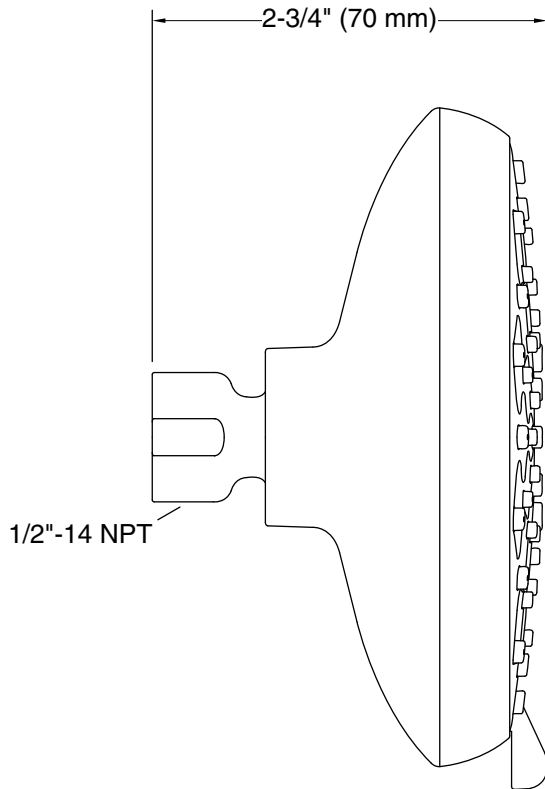

Technical Information

All product dimensions are nominal.

Showerhead/Body Spray:

Rated maximum flow: 1.5 gal/min (5.7 l/min)

Notes

Install this product according to the installation instructions.