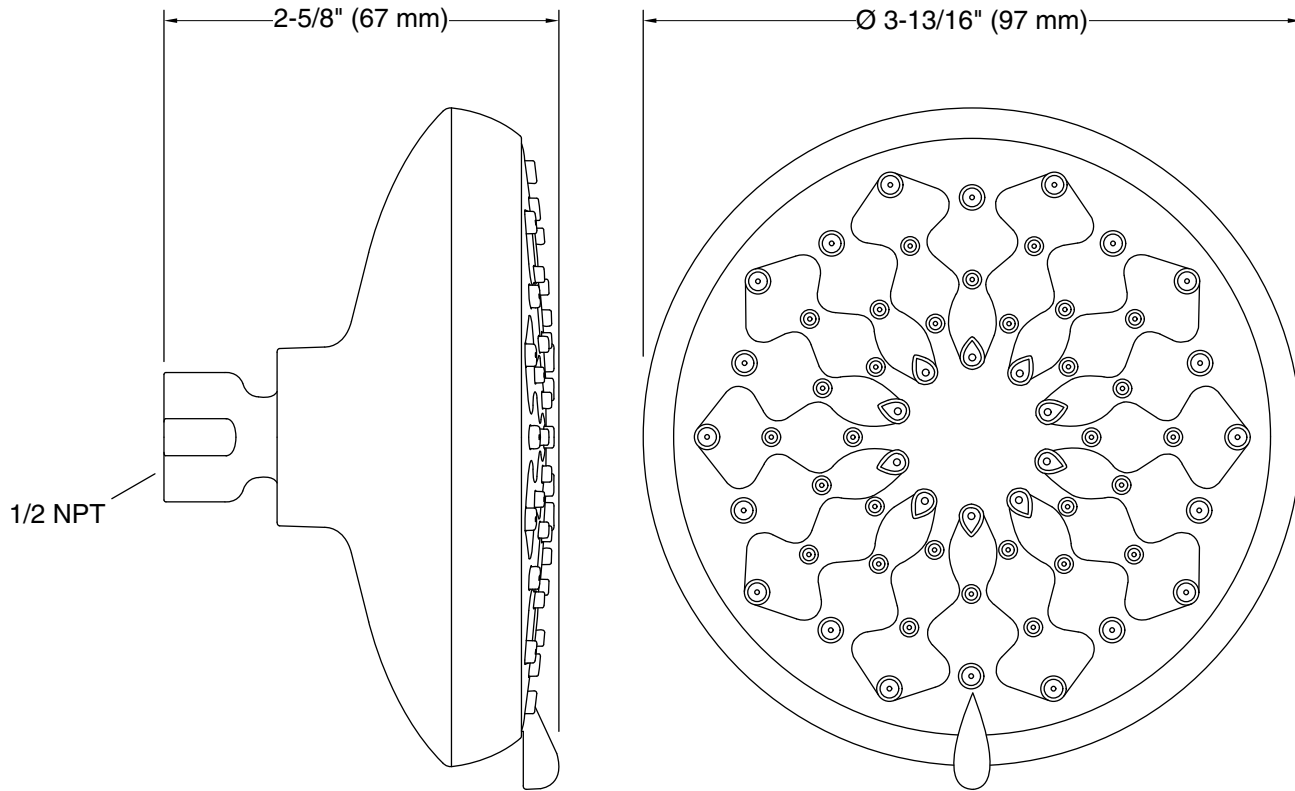

Technical Information

All product dimensions are nominal.

Drain included: No

Showerhead/Body Spray:

Rated maximum flow: 2.5 gal/min (9.5 l/min)

Notes

Install this product according to the installation instructions