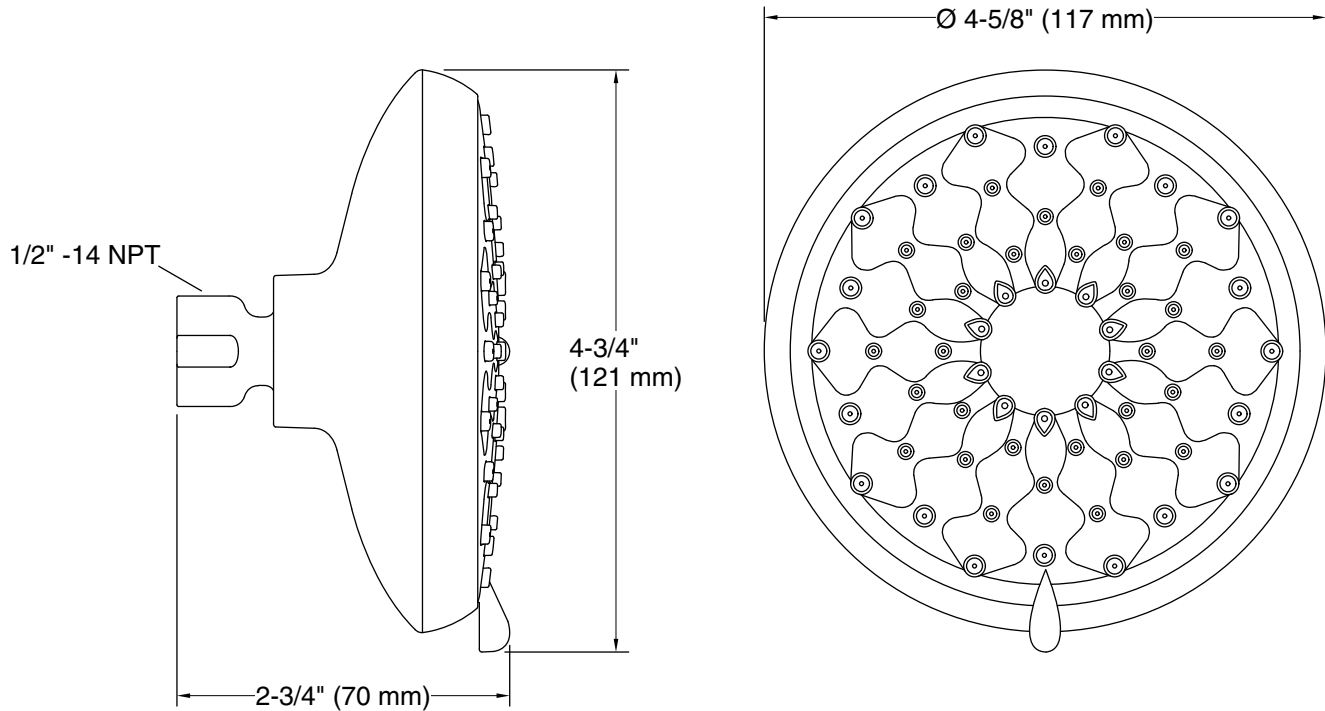

Features

- Showerhead features transitional nature-inspired design
- Advanced spray engine provides three alternate experiences: wide coverage, intense drenching, and targeted spray
- Wide coverage spray produces an encompassing spray for everyday use
- Intense drenching spray delivers a forceful spray ideal for rinsing shampoo from hair
- Targeted spray is a focused stream for targeting sore muscles or use as a utility spray
- Simple thumb tab smoothly transitions between sprays
- Spray nozzles cover full area of sprayhead
- MasterClean™ sprayface features an easy-to-clean surface that withstands mineral buildup and maximizes spray performance
- 1.75 gpm (6.6 lpm) flow rate.
- 1/2" NPT connection
- This product can help a building earn Water Efficiency points in LEED® Green Building Rating System

Technical Information

All product dimensions are nominal.

Showerhead/Body Spray:

Rated maximum flow: 1.75 gal/min (6.6 l/min)

Notes

Install this product according to the installation instructions.