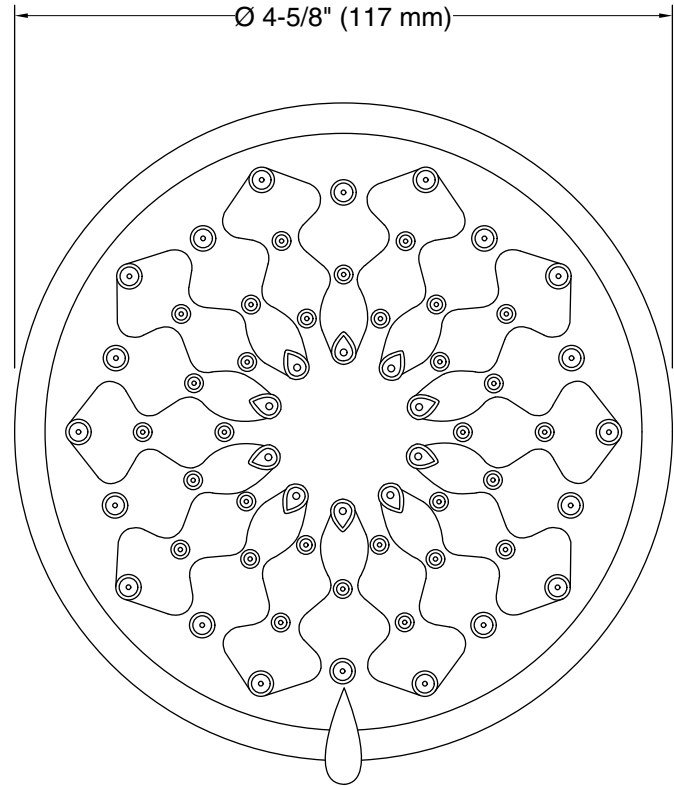

Features

- Showerhead features transitional nature-inspired design
- Advanced spray engine provides three alternate experiences: wide coverage, intense drenching, and targeted spray
- Wide coverage spray produces an encompassing spray for everyday use
- Intense drenching spray delivers a forceful spray ideal for rinsing shampoo from hair
- Targeted spray is a focused stream for targeting sore muscles or use as a utility spray
- Simple thumb tab smoothly transitions between sprays
- Spray nozzles cover full area of sprayhead
- MasterClean™ sprayface features an easy-to-clean surface that withstands mineral buildup and maximizes spray performance
- 1.5 gpm (5.7 lpm) maximum flow rate
- 1/2" NPT connection
- This product can help a building earn Water Efficiency points in LEED® Green Building Rating System

Available Colors/Finishes

Color tiles intended for reference only.

Color	Code	Description
-------	------	-------------

	CP	Polished Chrome
---	----	-----------------

Technical Information

All product dimensions are nominal.