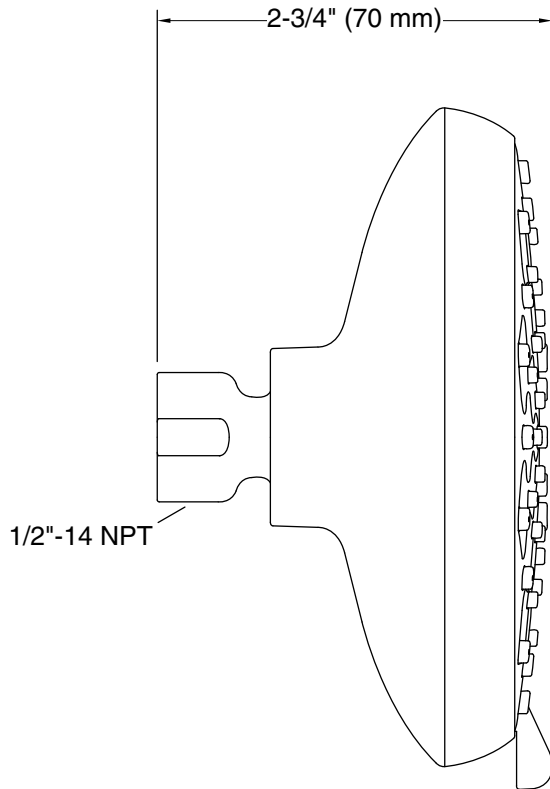

Technical Information

All product dimensions are nominal.

Handshower:

Rated maximum flow: 0 gal/min (0 l/min)

Showerhead/Body Spray:

Rated maximum flow: 1.5 gal/min (5.7 l/min)

Notes

Install this product according to the installation instructions.