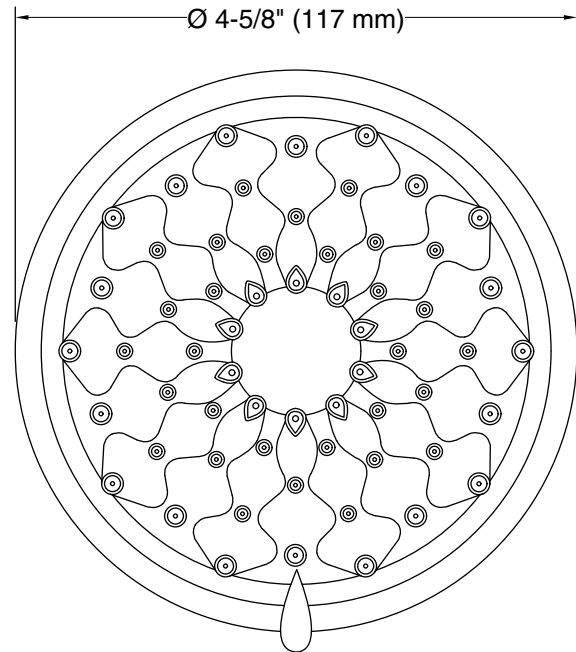

Technical Information

All product dimensions are nominal.

Drain included: No

Handshower:

Rated maximum flow: 0 gal/min (0 l/min)

Showerhead/Body Spray:

Rated maximum flow: 2.5 gal/min (9.5 l/min)

Notes

Install this product according to the installation instructions.