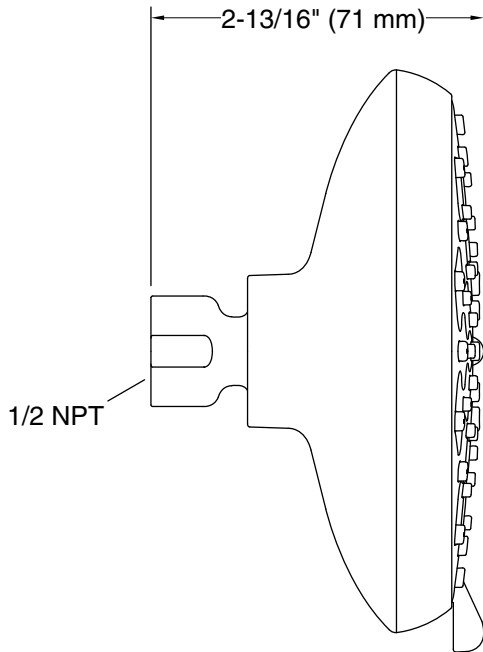

Technical Information

All product dimensions are nominal.

Drain included: No

Handshower:

Rated maximum flow: 0 gal/min (0 l/min)

Showerhead/Body Spray:

Rated maximum flow: 2.5 gal/min (9.5 l/min)

Notes

Install this product according to the installation instructions.