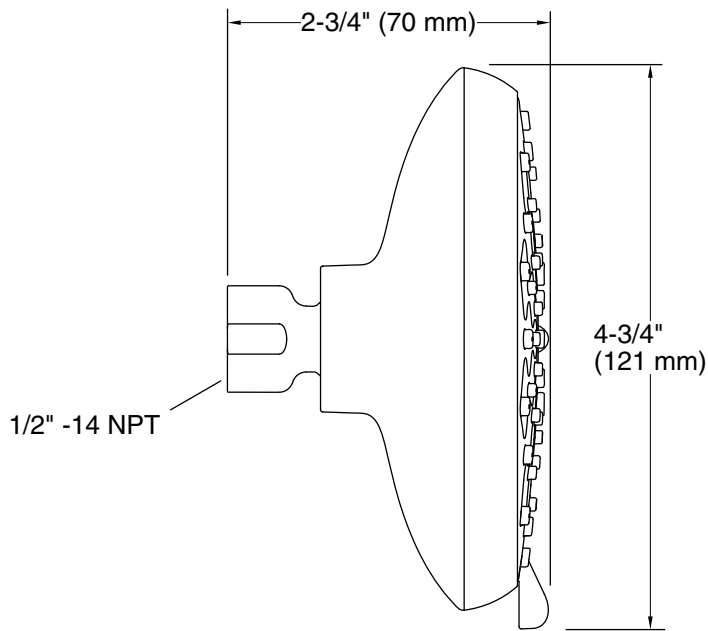

Features

- Showerhead features transitional nature-inspired design
- Advanced spray engine provides three alternate experiences: wide coverage, intense drenching, and targeted spray
- Wide coverage spray produces an encompassing spray for everyday use
- Intense drenching spray delivers a forceful spray ideal for rinsing shampoo from hair
- Targeted spray is a focused stream for targeting sore muscles or use as a utility spray
- Simple thumb tab smoothly transitions between sprays
- Spray nozzles cover full area of sprayhead
- MasterClean™ sprayface features an easy-to-clean surface that withstands mineral buildup and maximizes spray performance
- 2.0 gpm (7.6 lpm) maximum flow rate
- 1/2" NPT connection
- This product can help a building earn Water Efficiency points in LEED® Green Building Rating System

ASME A112.18.1/CSA B125.1

KOHLER® Faucet Lifetime Limited Warranty

See website for detailed warranty information.

Technical Information

All product dimensions are nominal.

Shower/Rainhead rated max flow: 2 gal/min (7.6 l/min)