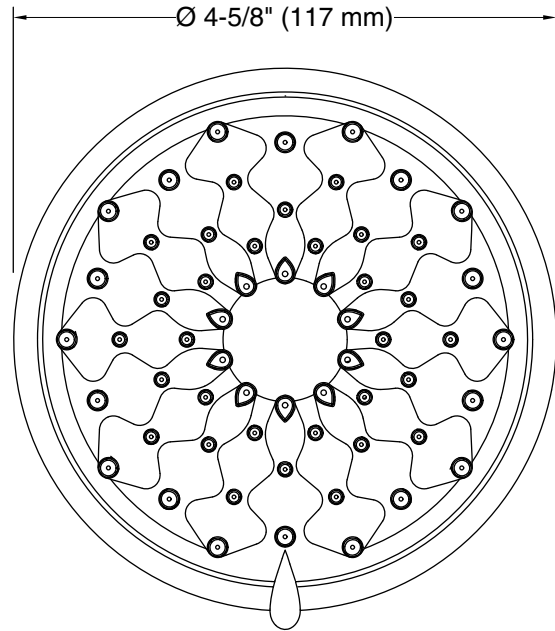

Features

- Showerhead features transitional nature-inspired design
- Advanced spray engine provides three alternate experiences: wide coverage, intense drenching, and targeted spray
- Wide coverage spray produces an encompassing spray for everyday use
- Intense drenching spray delivers a forceful spray ideal for rinsing shampoo from hair
- Targeted spray is a focused stream for targeting sore muscles or use as a utility spray
- Simple thumb tab smoothly transitions between sprays
- Spray nozzles cover full area of sprayhead
- MasterClean™ sprayface features an easy-to-clean surface that withstands mineral buildup and maximizes spray performance
- 2.0 gpm (7.6 lpm) maximum flow rate
- 1/2" NPT connection
- This product can help a building earn Water Efficiency points in LEED® Green Building Rating System

Material

- KOHLER finishes resist corrosion and tarnishing

Installation

- Wall-mount

Recommended Products/Accessories

K-7395 Shower Arm and Flange
K-7397 Shower Arm and Flange
K-23723 Faucet cleaner

Codes/Standards

ASME A112.18.1/CSA B125.1

KOHLER® Faucet Lifetime Limited Warranty

See website for detailed warranty information.

Technical Information

All product dimensions are nominal.

Shower/Rainhead rated max flow: 2 gal/min (7.6 l/min)