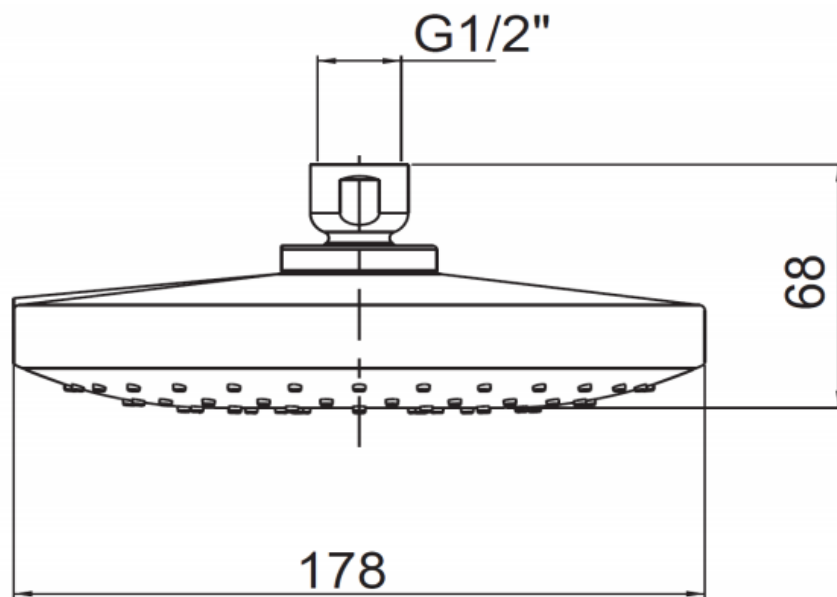

RAIN DUET
K-72438T

Product Specification:

Model	Description	Finish
K-72438T	Rain Duet Katalyst Air 7" Contemporary Showerhead	Polished Chrome (-CP) Vibrant French Gold (-AF) Vibrant Brushed Nickel (-BN) Vibrant Polished Nickel (-SN)

Product Dimension:

K-72438T

Please note that the above information are subject to change without notice.