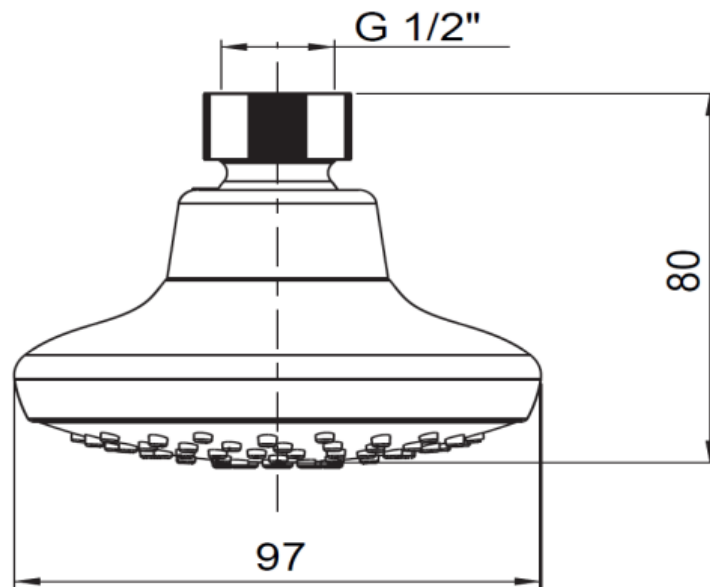

Product Specification:

Model	Description	Finish
K-72439T	Citrus Single-function 4" Showerhead	Polished Chrome (-CP)

Product Dimension:

K-72439T

Please note that the above information are subject to change without notice.