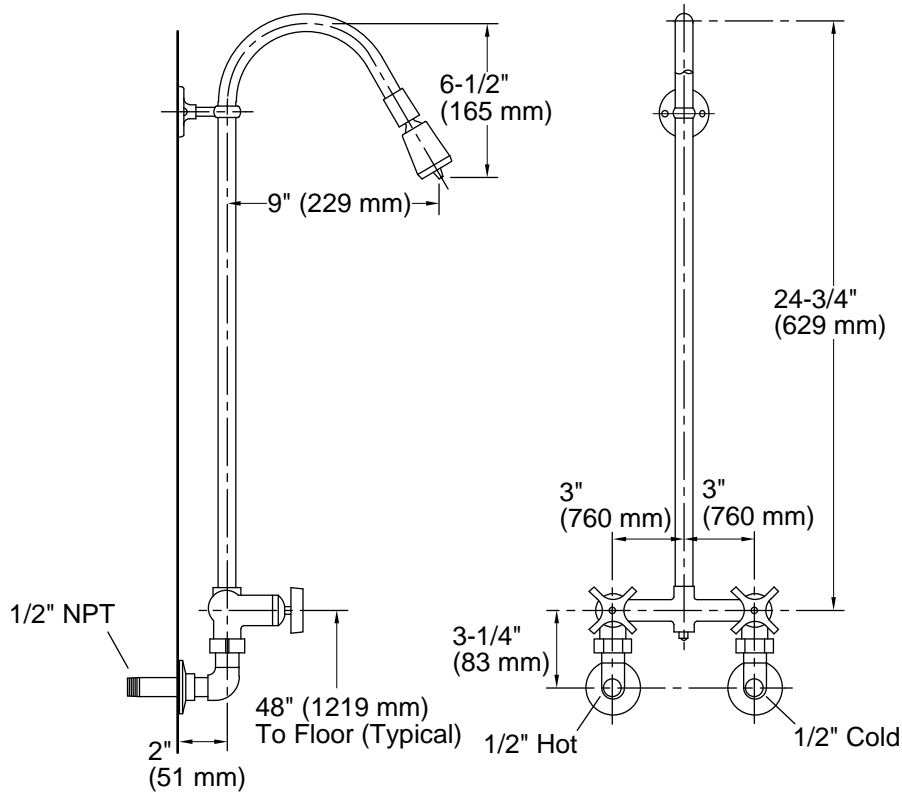

Technical Information

All product dimensions are nominal.

Showerhead/Body Spray:

Rated maximum flow: 2.5 gal/min (9.5 l/min)

Notes

Install this product according to the installation guide.