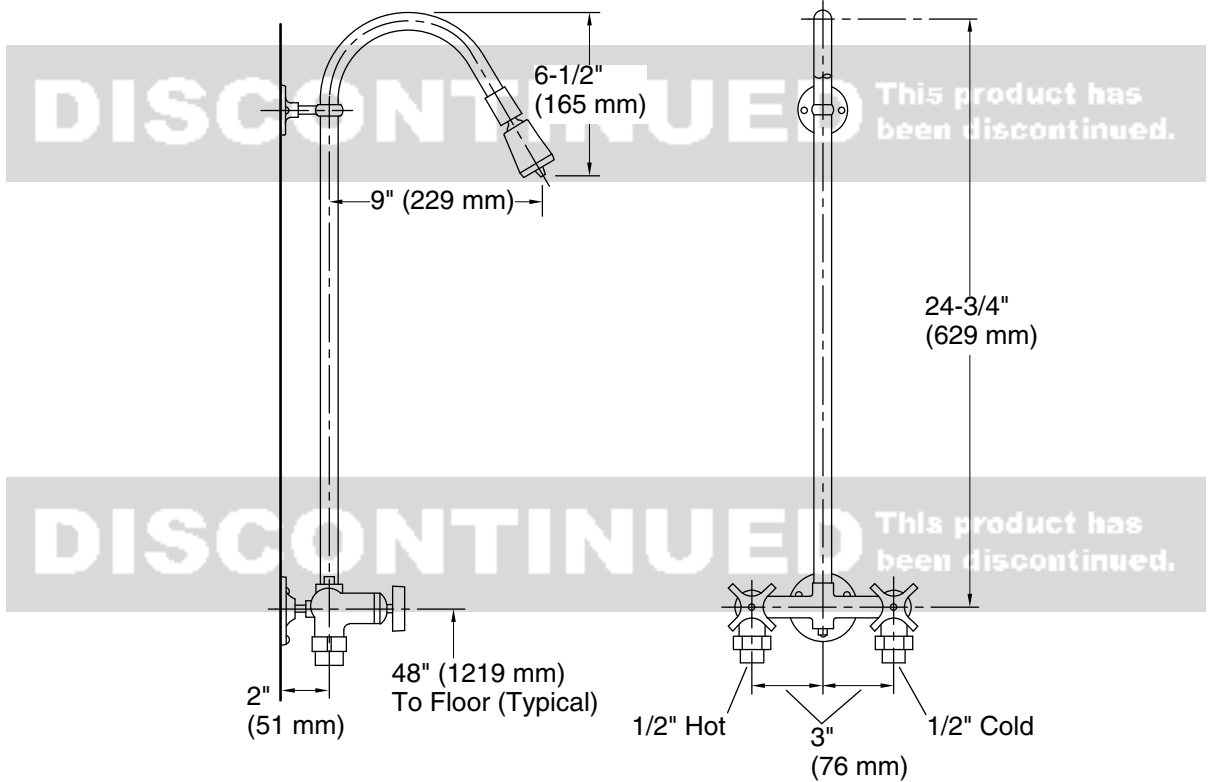

Features

- Valvet® valves
- Includes four-arm handles, showerhead, and wall-mount bracket

Material

- Brass
- Brass valve bodies

Installation

- For 6" (152 mm) centers
- Yoke reversible for either top or bottom supplies

DISCONTINUED This product has been discontinued.

DISCONTINUED This product has been discontinued.

Technical Information

All product dimensions are nominal.

Showerhead/Body Spray:

Rated maximum flow: 2.5 gal/min (9.5 l/min)

Notes

Install this product according to the installation guide.

Yoke is reversible for either top or bottom supply.