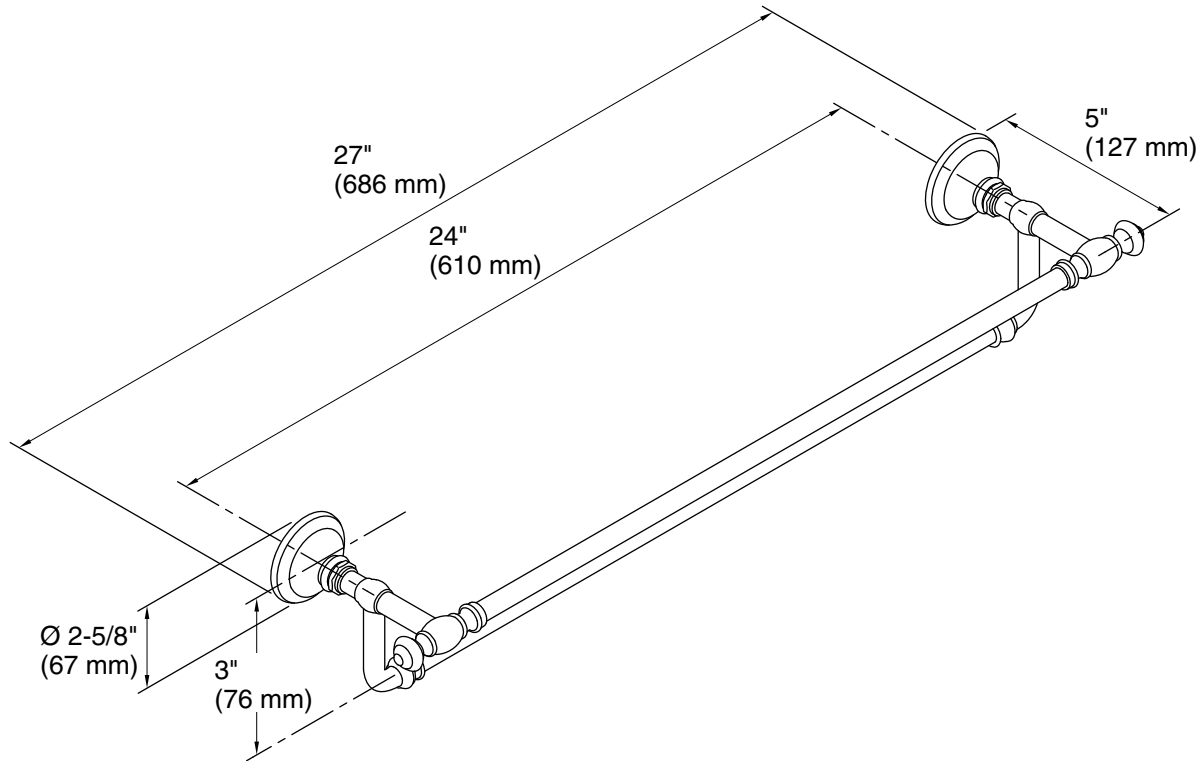

Technical Information

All product dimensions are nominal.

Material: Metal

Notes

Install this product according to the installation guide.

CAUTION: Risk of personal injury. Do not install these products in any area where they are likely to be used inadvertently as a grab bar or support bar. These products are not designed or intended for use as a grab bar or support bar.