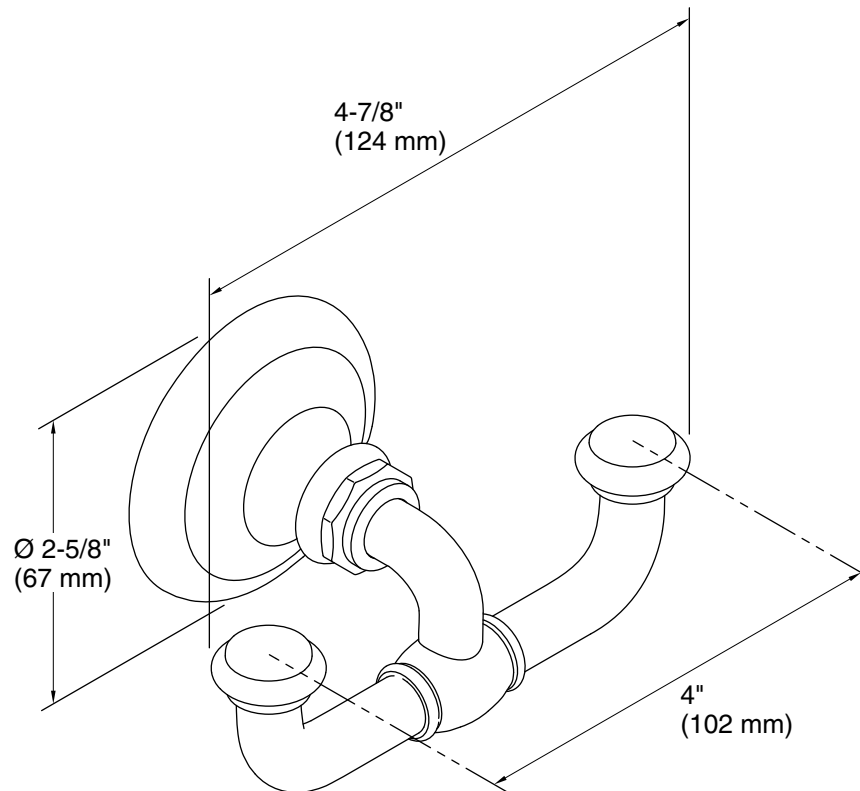

Technical Information

All product dimensions are nominal.

Material: Metal

Notes

Install this product according to the installation guide.