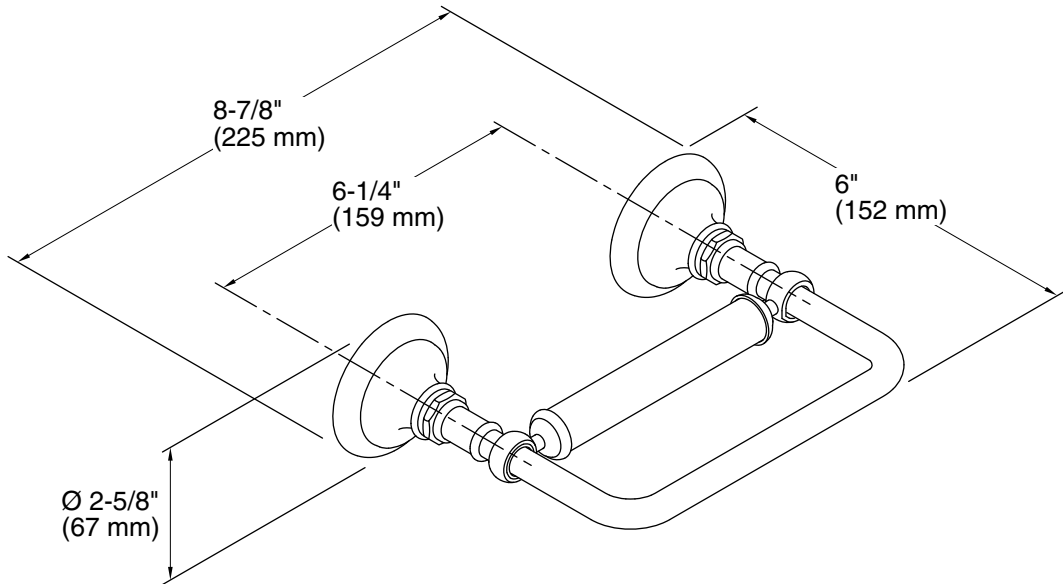

Features

- Pivoting holder makes changing toilet paper quick and simple
- Coordinates with other products in the Artifacts collection
- Includes installation hardware

Material

- Premium metal construction for durability and reliability
- KOHLER finishes resist corrosion and tarnishing

Technical Information

All product dimensions are nominal.

Material: Metal

Notes

Install this product according to the installation guide.

CAUTION: Risk of personal injury. Do not install these products in any area where they are likely to be used inadvertently as a grab bar or support bar. These products are not designed or intended for use as a grab bar or support bar.