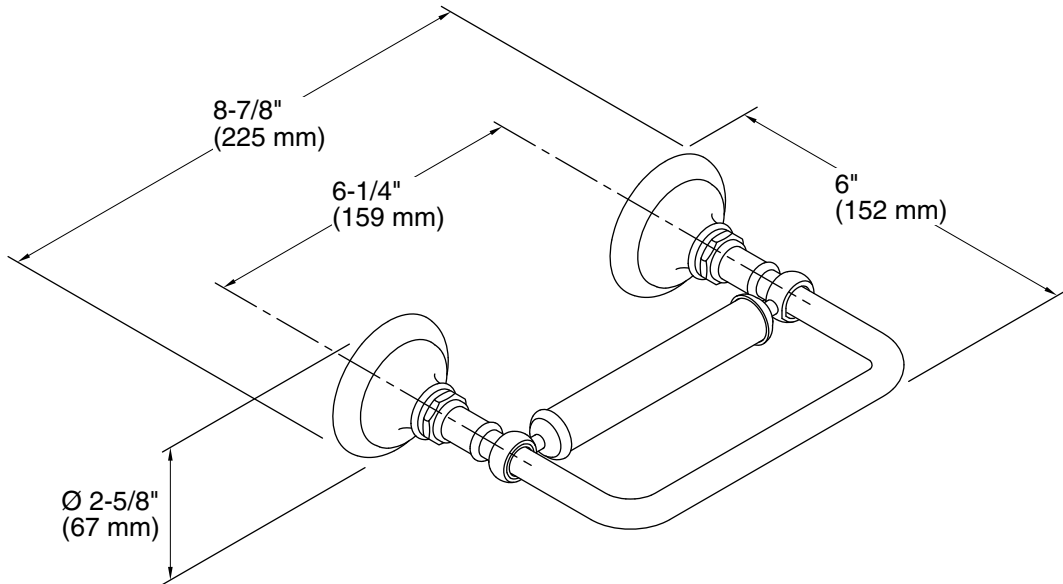

Technical Information

All product dimensions are nominal.

Material: Metal

Notes

Install this product according to the installation guide.

CAUTION: Risk of personal injury. Do not install these products in any area where they are likely to be used inadvertently as a grab bar or support bar. These products are not designed or intended for use as a grab bar or support bar.