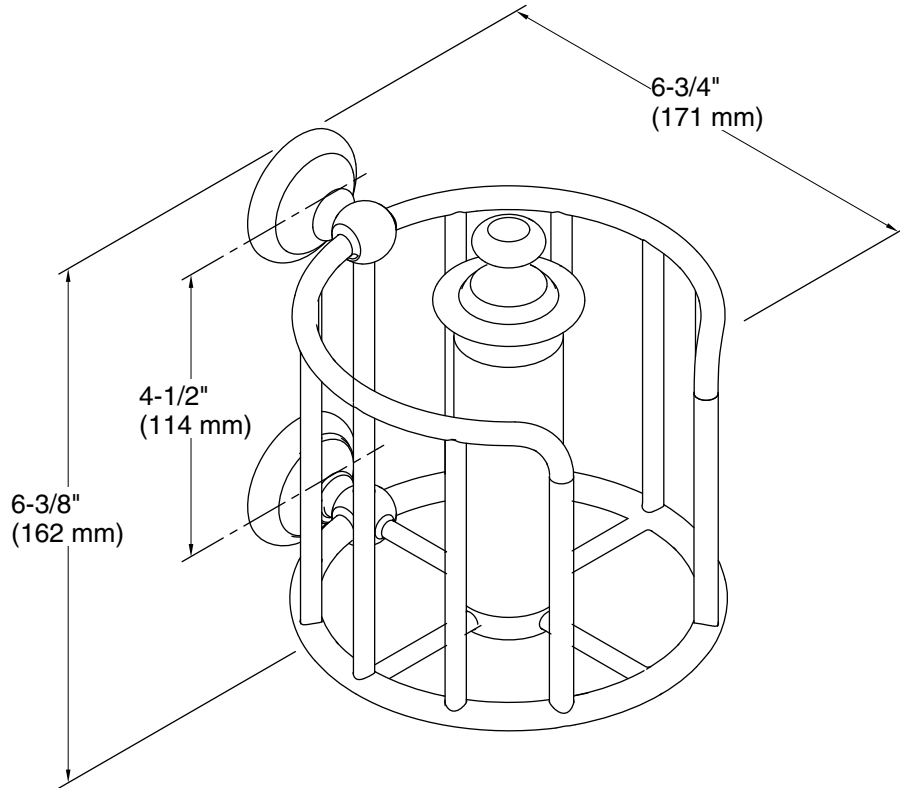

Technical Information

All product dimensions are nominal.

Material: Metal

Notes

Install this product according to the installation guide.

CAUTION: Risk of personal injury. Do not install these products in any area where they are likely to be used inadvertently as a grab bar or support bar. These products are not designed or intended for use as a grab bar or support bar.