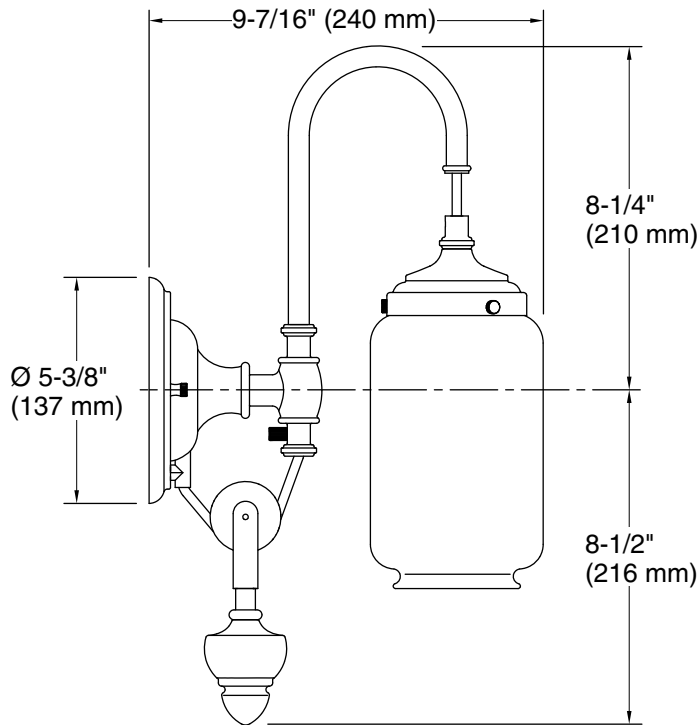

Required Electrical Service

0.333 A

Technical Information

All product dimensions are nominal.

Material:	Brass, Glass, Zinc
Number of Lights:	1
Lighting Type:	Socket-based
Socket Type:	E-26 Medium
Number of Shades:	1
Shade Type:	Clear Glass
Hanging Type:	Adjustable pulley

Notes

Install this product according to the installation instructions.