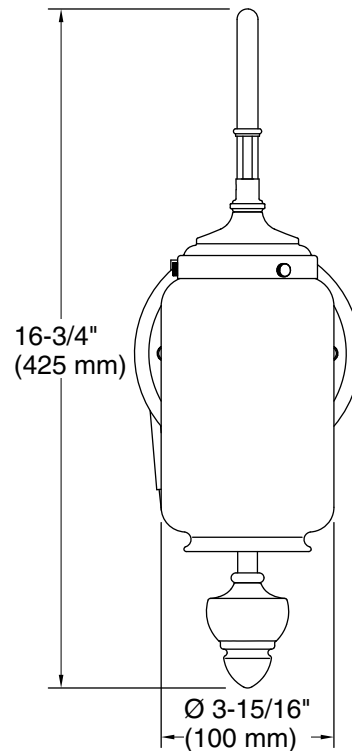

Required Electrical Service

0.333 A

Technical Information

All product dimensions are nominal.

Material:	Brass, Glass, Zinc
Number of Lights:	1
Lighting Type:	Socket-based
Socket Type:	E-26 Medium
Number of Shades:	1
Shade Type:	Clear Glass
Hanging Type:	Adjustable pulley

Notes

Install this product according to the installation instructions.