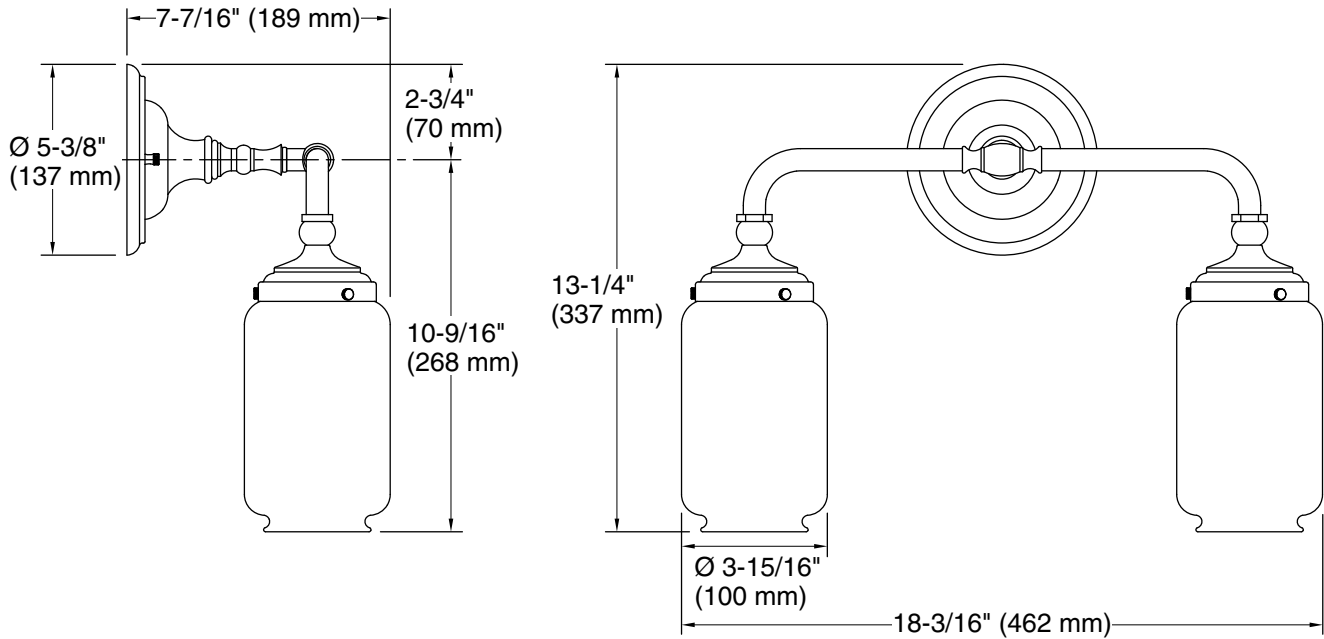

Features

- Clear glass shades with inner frosted glass diffusers for reduced glare
- Requires bulb with medium (E26) base; T10 bulb recommended (sold separately)
- Coordinates with faucets and accessories in the Artifacts collection
- Includes installation hardware
- Suitable for damp locations, per UL 1598

Required Electrical Service

0.666 A

Technical Information

All product dimensions are nominal.

Material:	Brass, Glass, Zinc
Number of Lights:	1
Lighting Type:	Socket-based
Socket Type:	E-26 Medium
Number of Shades:	2
Shade Type:	Frosted Glass
Hanging Type:	Non-hanging