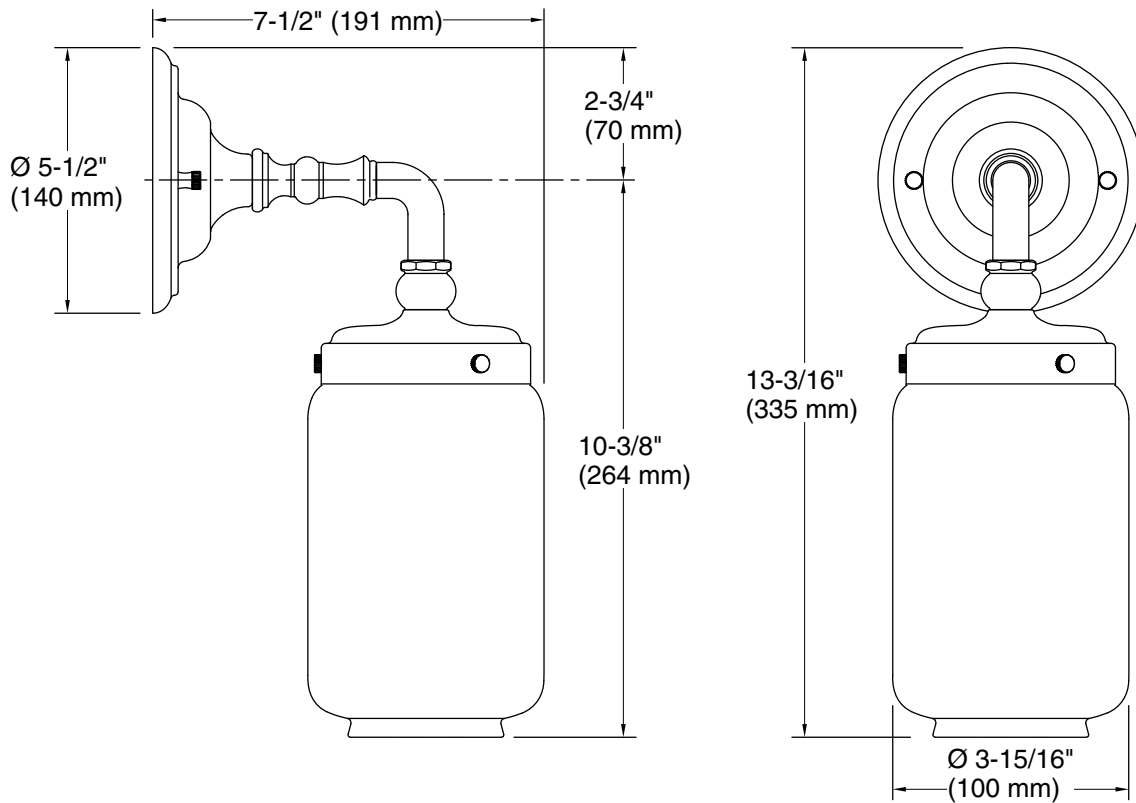

Features

- Clear glass shades with inner frosted glass diffusers for reduced glare
- Requires bulb with medium (E26) base; T10 bulb recommended (sold separately)
- Coordinates with faucets and accessories in the Artifacts collection
- Includes installation hardware
- Suitable for damp locations, per UL 1598

Required Electrical Service

0.333 A

Technical Information

All product dimensions are nominal.

Material:	Brass, Glass, Zinc
Number of Lights:	1
Lighting Type:	Socket-based
Socket Type:	E-26 Medium
Number of Shades:	1
Shade Type:	Frosted Glass
Hanging Type:	Non-hanging