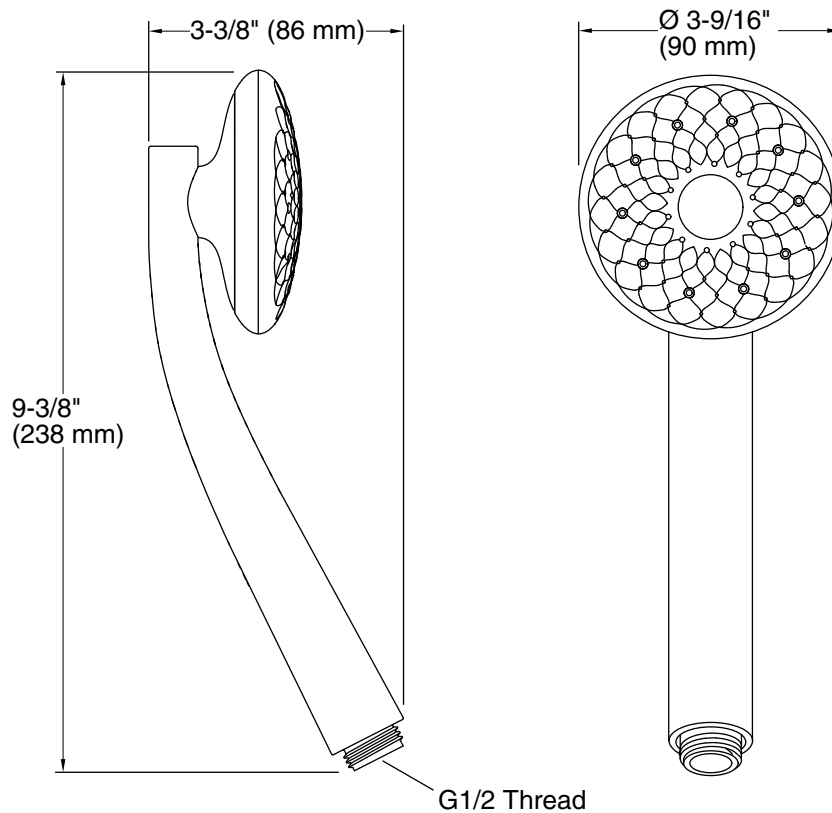

Features

- Handshower features transitional design, inspired by nature
- Advanced spray engine provides three spray experiences: full coverage, drenching rain, and intense massage spray
- Full coverage spray produces an encompassing spray ideal for everyday use
- Full Coverage Rain uses gravity to deliver a soft flow of water, providing a gentle spray experience reminiscent of natural rainfall
- Intense massage spray targets sore muscles to ease away aches and pains
- 1.5 gpm (5.7 lpm) maximum flow rate
- Full 360° rotation of entire sprayface cycles through spray functions
- Silicone sprayface is easy to clean
- This product can help a building earn Water Efficiency points in LEED® Green Building Rating System

K-8593 72" Shower Hose

or

K-9514 60" Shower Hose

or

K-45981 72" ribbon hose

or

K-45982 60" ribbon hose

OBC

Technical Information

All product dimensions are nominal.

Spout:

Handshower rated max flow: 1.5 gal/min (5.7 l/min)

Notes

Install this product according to the installation guide.

Plumbing codes require approved backflow prevention devices to be installed in-line to handshowers. Please consult with local plumbing officials.