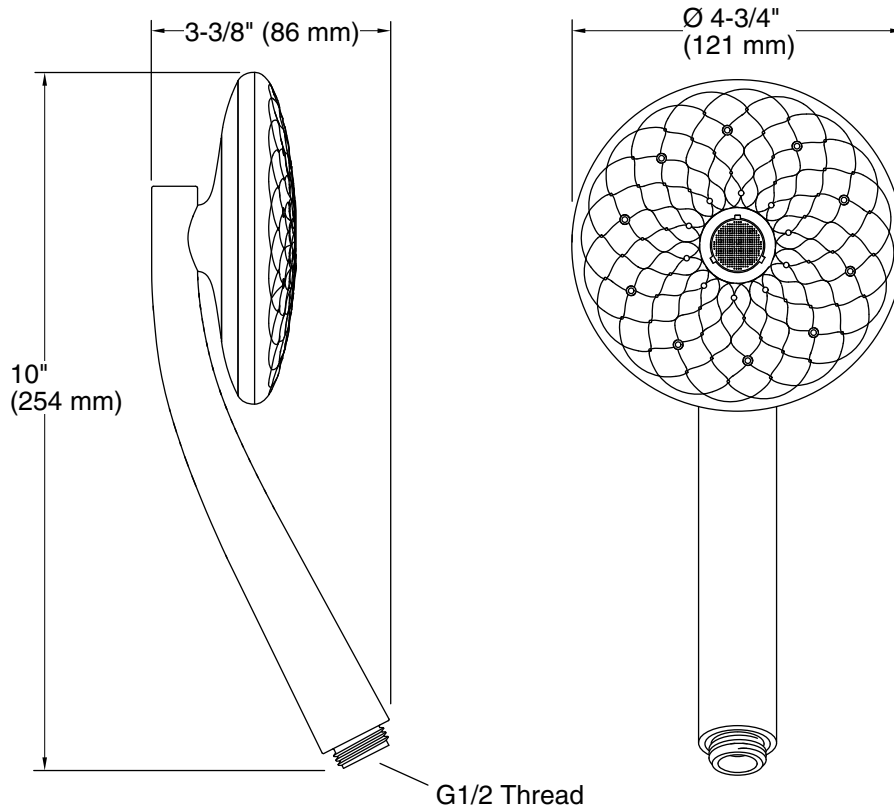

KOHLER® Faucet Lifetime Limited Warranty

See website for detailed warranty information.

Technical Information

All product dimensions are nominal.

Handshower:

Rated maximum flow: 2 gal/min (7.6 l/min)

Notes

Install this product according to the installation guide.