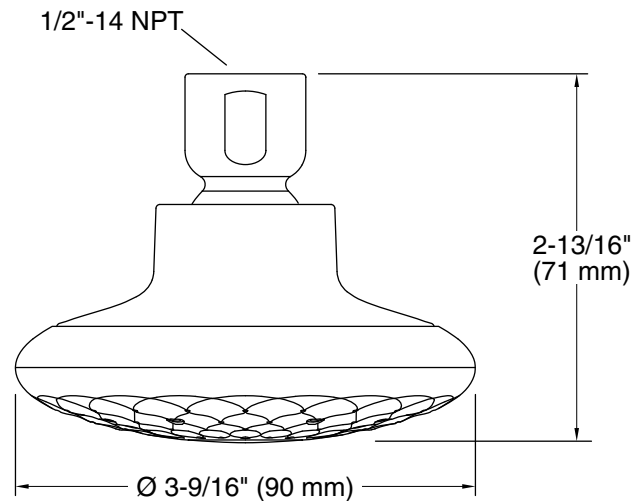

Material

- KOHLER® finishes resist corrosion and tarnishing

Installation

- Shower arm required for wall-mount installation

Recommended Products/Accessories

K-23723 Faucet cleaner

Codes/Standards

ASME A112.18.1/CSA B125.1
DOE - Energy Policy Act 1992
EPA WaterSense®
California Energy Commission (CEC)
IAPMO Certification

KOHLER® Faucet Lifetime Limited Warranty

See website for detailed warranty information.

Technical Information

All product dimensions are nominal.

Handshower:

Rated maximum flow: 0 gal/min (0 l/min)

Showerhead/Body Spray: