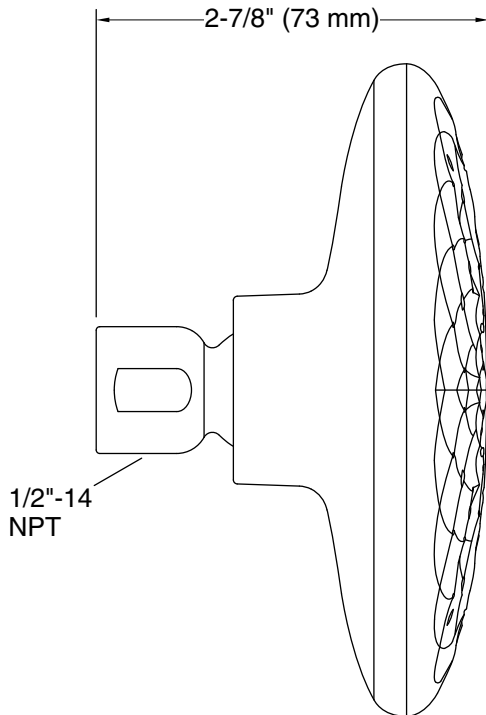

Installation

- Shower arm and flange (sold separately) required for wall-mount installation

Required Products/Accessories

K-8593 72" Shower Hose

or

K-9514 60" Shower Hose

or

K-45981 72" ribbon hose

or

K-45982 60" ribbon hose

Recommended Products/Accessories

K-23723 Faucet cleaner

Codes/Standards

ASME A112.18.1/CSA B125.1
DOE - Energy Policy Act 1992
EPA WaterSense®
California Energy Commission (CEC)
IAPMO Certification

Technical Information

All product dimensions are nominal.

Drain included: No

Showerhead/Body Spray:

Rated maximum flow: 1.75 gal/min (6.6 l/min)

Notes

Install this product according to the installation instructions.