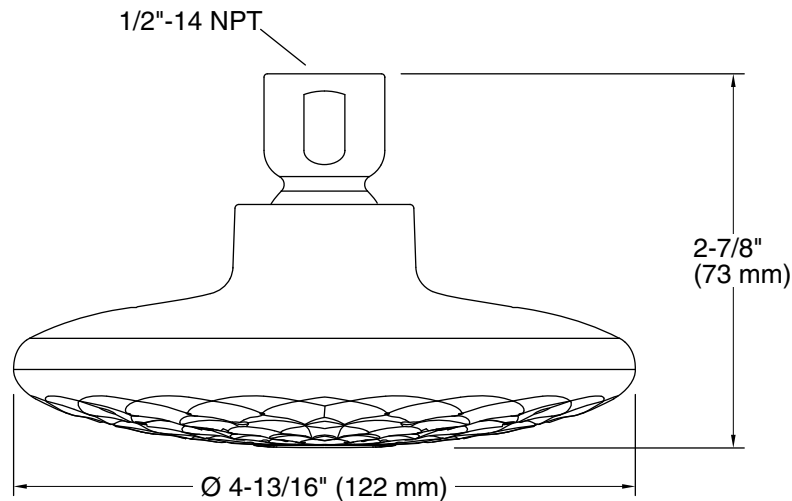

Technical Information

All product dimensions are nominal.

Handshower:

Rated maximum flow: 0 gal/min (0 l/min)

Showerhead/Body Spray:

Rated maximum flow: 2 gal/min (7.6 l/min)

Notes

Install this product according to the installation guide.