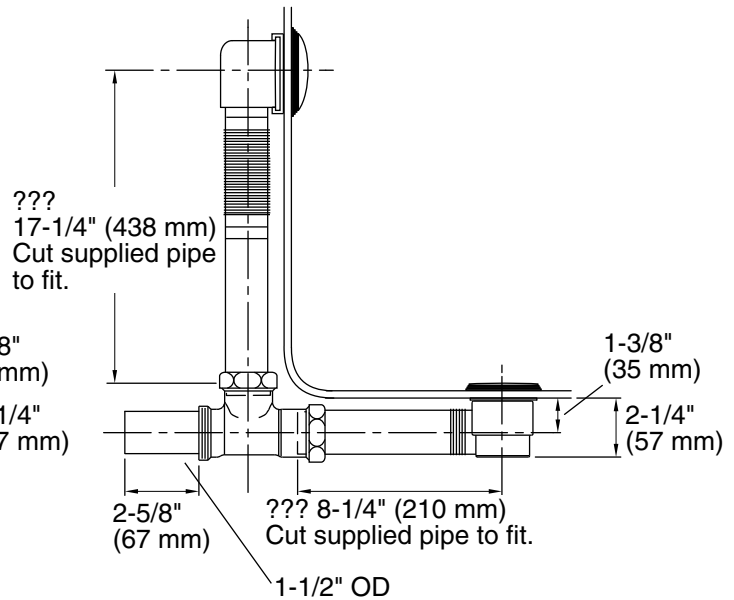

Features

- Touch-activated opening and closing
- Flexible overflow joint conforms to various bath angles
- Includes tee, drain ell, and overflow ell with attached 1-1/2" OD pipe
- Toe-tap actuation means no internal linkages, reducing potential clogging through the overflow
- Copper corrugated neck makes drain easy to install on any bath slope
- For use with 14" - 20" (356 - 508 mm) baths, whirlpools, and BubbleMassage™ air baths

Material

- Solid-brass construction for durability and reliability
- KOHLER® finishes resist corrosion and tarnishing
- 17-gauge brass pipe

Installation

- Above- or through-the-floor

Recommended Products/Accessories

Through-the-Floor

Above-the-Floor

Technical Information

All product dimensions are nominal.

Drain included: Yes

Notes

Install this product according to the installation guide.