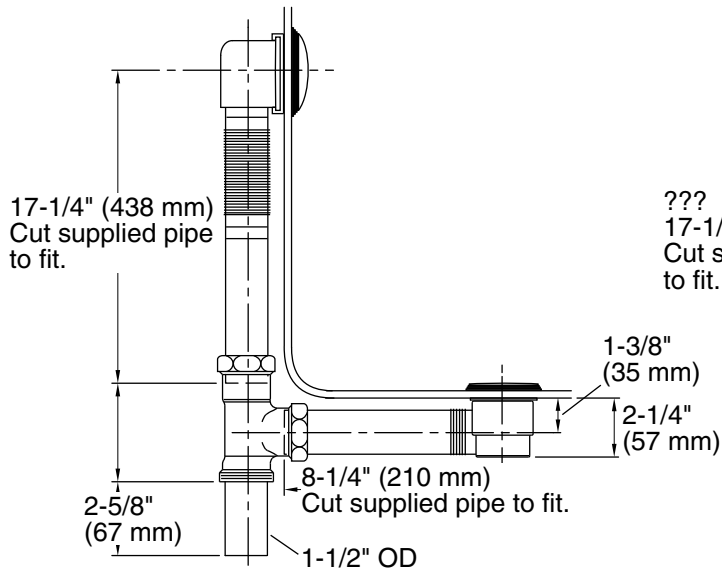

Features

- Touch-activated opening and closing
- Flexible overflow joint conforms to various bath angles
- Includes tee, drain ell, and overflow ell with attached 1-1/2" OD pipe
- Toe-tap actuation means no internal linkages, reducing potential clogging through the overflow
- Copper corrugated neck makes drain easy to install on any bath slope
- For use with 14" - 20" (356 - 508 mm) baths, whirlpools, and BubbleMassage™ air baths

Material

- Solid-brass construction for durability and reliability
- KOHLER® finishes resist corrosion and tarnishing
- 17-gauge brass pipe

Installation

- Above- or through-the-floor

Recommended Products/Accessories

Through-the-Floor

Above-the-Floor

Technical Information

All product dimensions are nominal.

Drain included: Yes

Notes

Install this product according to the installation guide.