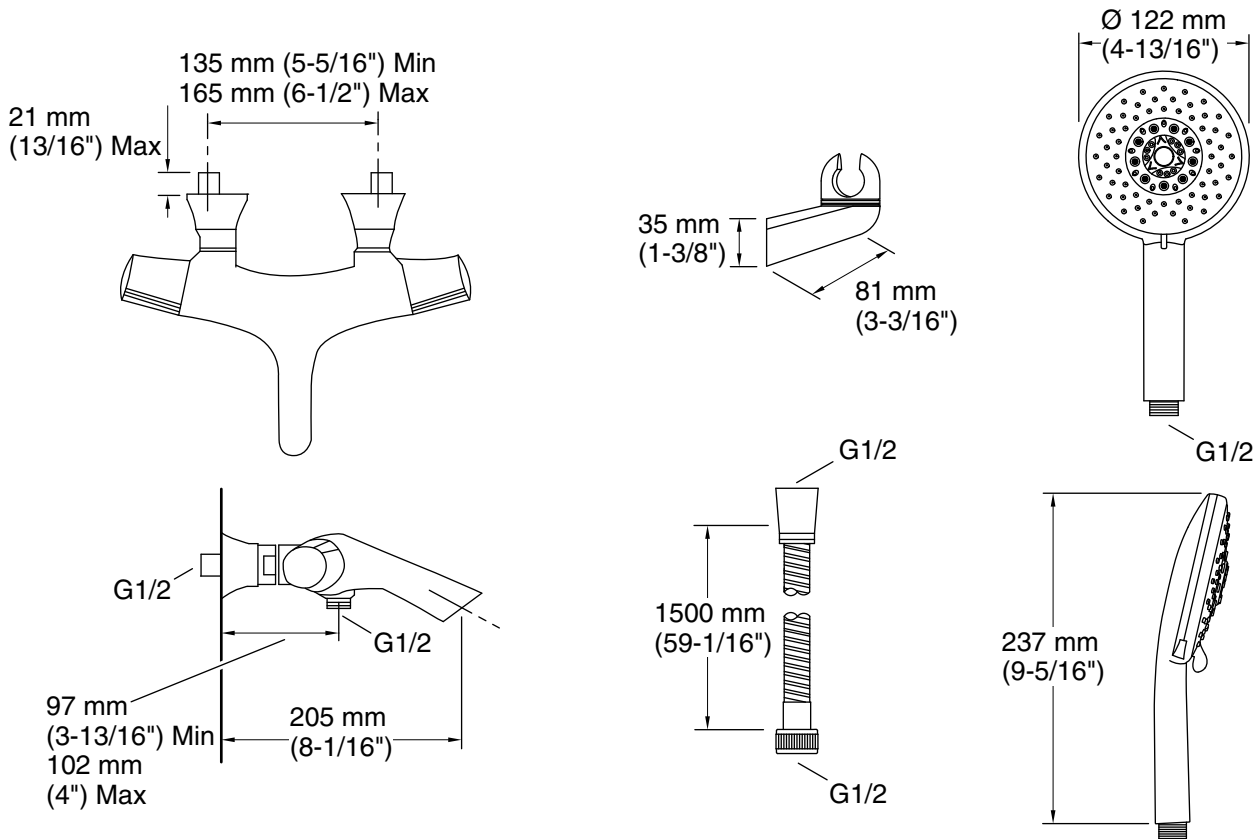

### Features

- Lever handle
- KOHLER ceramic disc valves exceed industry longevity standards for a lifetime of durable performance
- Includes handshower
- Includes hose
- Includes diverter
- 208 mm reach
- Thread = G 1/2

### Technical Information

All product dimensions are nominal.

#### Faucet:

Flow rate: 5 gal/min (18.9 l/min)

Pressure: 45 psi (3.1 bar)

#### Handshower:

Rated maximum flow: 2.37 gal/min (9 l/min)