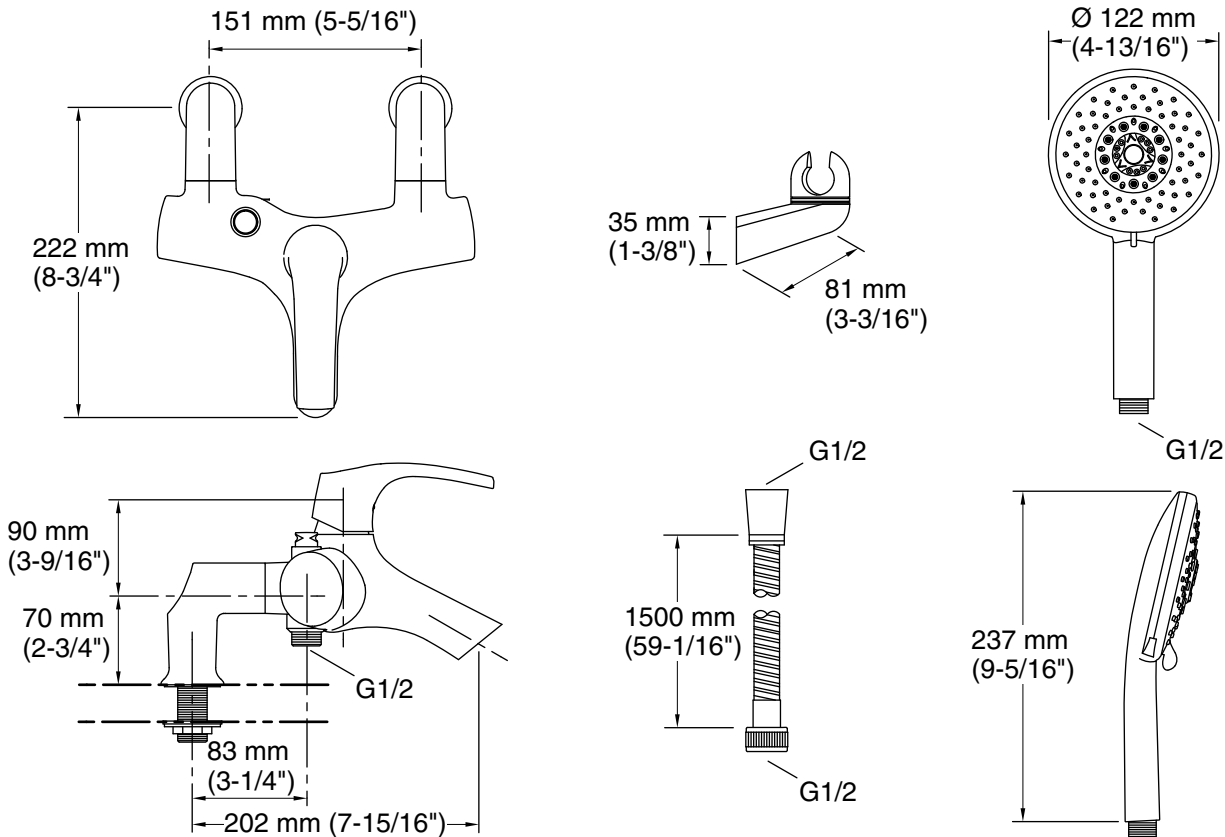

Features

- Includes valve
- Includes hose
- Includes bracket
- Includes handshower

Material

- Brass

Installation

- Deck-mount

Codes and Standards vary by country.
Consult your Kohler representative for detailed
information.

Warranty varies by country. See country
website for detailed warranty information.

Technical Information

All product dimensions are nominal.

Faucet:

Flow rate: 5 gal/min (18.9 l/min)

Pressure: 45 psi (3.1 bar)

Handshower:

Rated maximum flow: 2.37 gal/min (9 l/min)

Notes

Install this product according to the installation instructions.