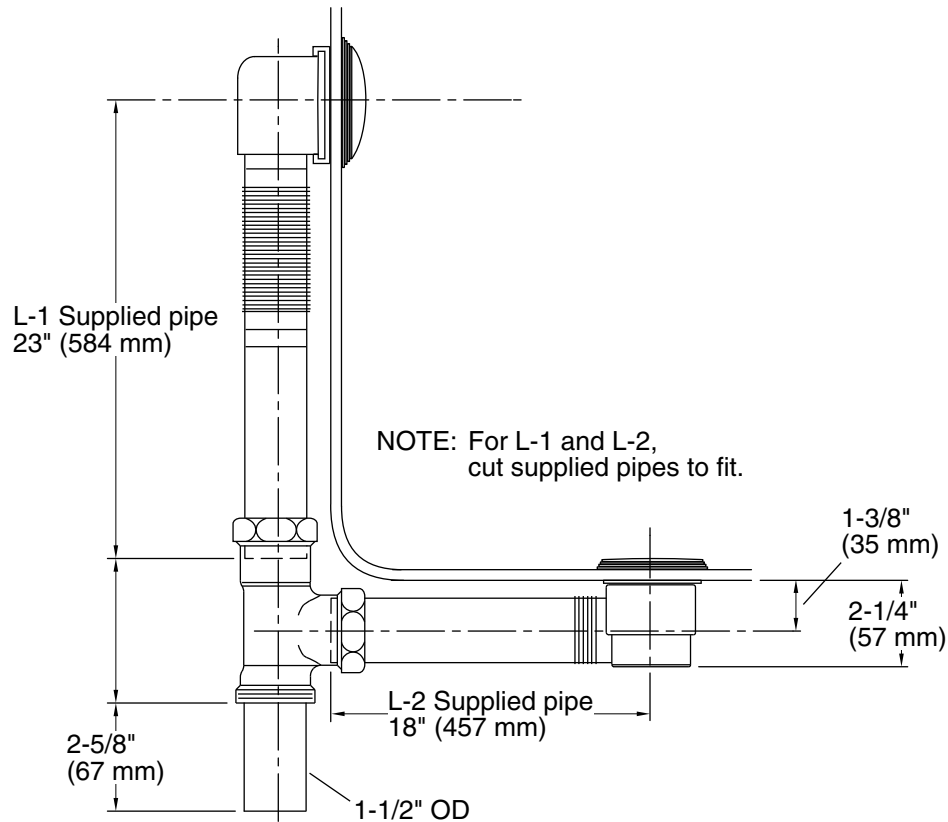

Features

- Touch-activated opening and closing
- Flexible overflow joint conforms to various bath angles
- Includes tee, drain ell, and overflow ell with attached 1-1/2" OD pipe
- Toe-tap actuation means no internal linkages, reducing potential clogging through the overflow
- Copper corrugated neck makes drain easy to install on any bath slope
- For use with 20" - 26" (508 - 660 mm) deep baths

Material

- Solid-brass construction for durability and reliability
- KOHLER® finishes resist corrosion and tarnishing
- 17-gauge brass pipe

Installation

- Above- or through-the-floor

Recommended Products/Accessories

Technical Information

All product dimensions are nominal.

Drain included: Yes

Notes

Install this product according to the installation guide.