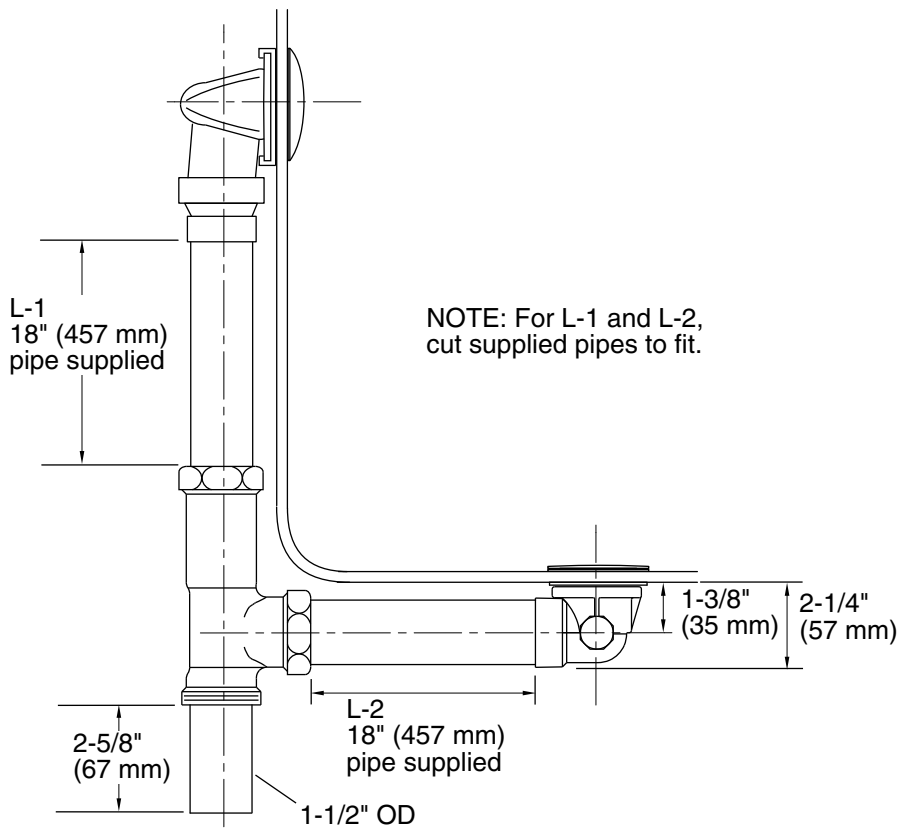

Features

- No internal linkages, reducing the chance of clogs in the overflow pipe
- Swivel-ball joint construction for easy installation
- Includes toe-activated closing, and brass tee and pipe
- For use with Elevance™, Archer™, Underscore®, Rêve™, and Parity™ baths and whirlpools

Technical Information

All product dimensions are nominal.

Drain included: No