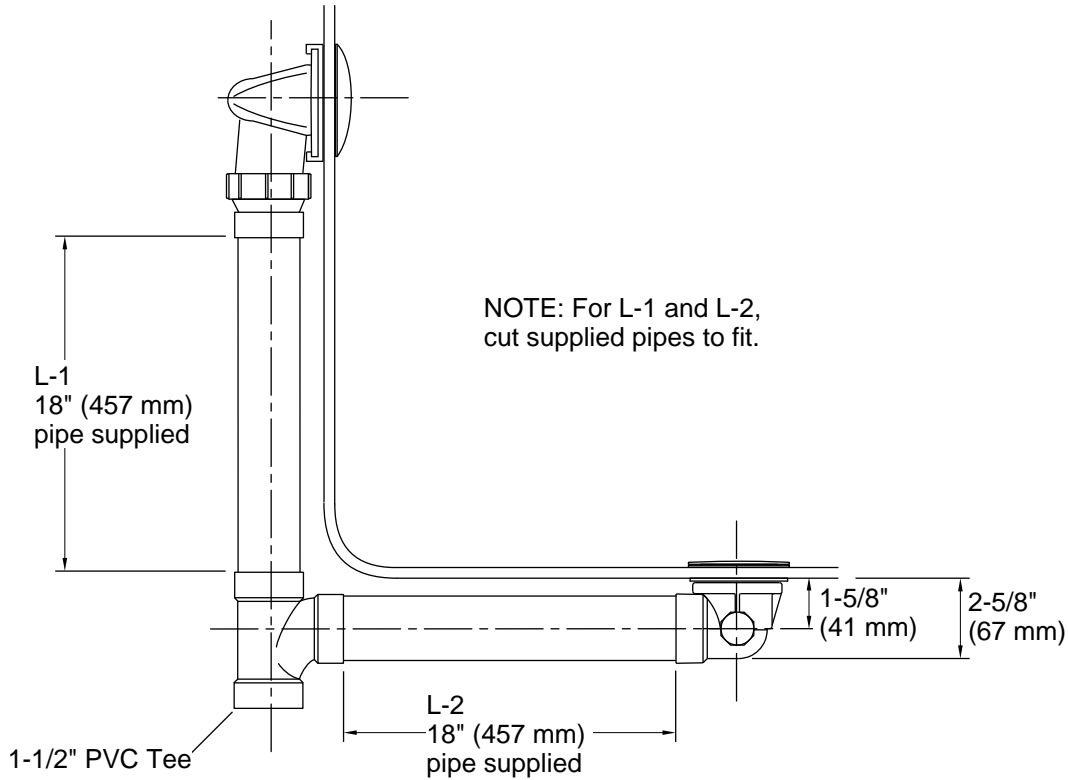

Features

- No internal linkages, reducing the chance of clogs in the overflow pipe
- Ball-joint construction for easy installation
- Includes toe-activated closing, PVC tee, and pipe
- For use with Elevance™, Archer™, Underscore®, Rêve™, and Parity™ baths and whirlpools

Material

- Schedule 40 PVC with metal overflow cover
- KOHLER finishes resist corrosion and tarnishing

Installation

- Above- or through-the-floor

Recommended Products/Accessories

- K-23726 Drain treatment
- K-23723 Faucet cleaner
- K-7117 Slotted Overflow Pressure Test Seal Kit

Technical Information

All product dimensions are nominal.

Material: Plastic