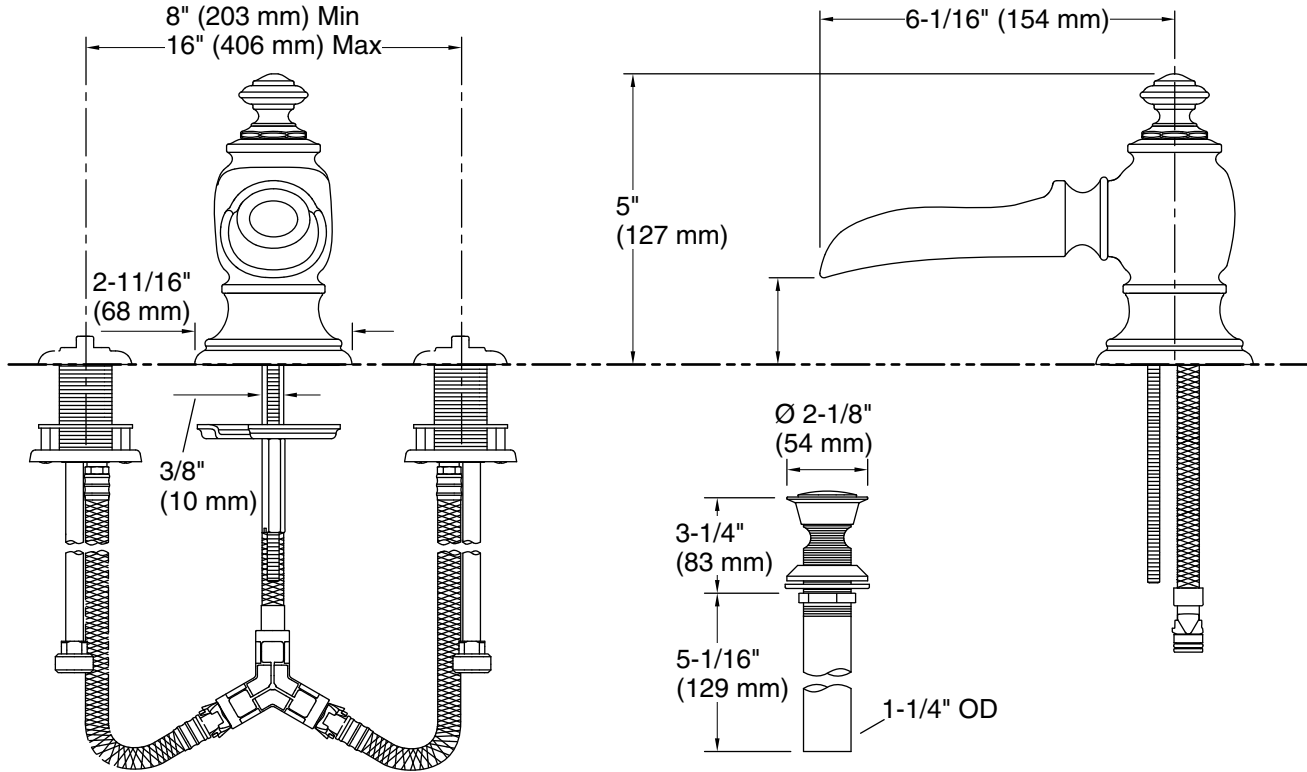

### Features

- 6 1/16" spout reach
- Includes open flume spout and metal touch-activated drain
- Handles sold separately
- Coordinate with Artifacts faucets, accessories, and showering components to complete your bathroom
- This product can help a building earn Water Efficiency points in LEED® Green Building Rating System

### Technical Information

All product dimensions are nominal.

#### Spout:

Spout reach: 6-1/16" (154 mm)