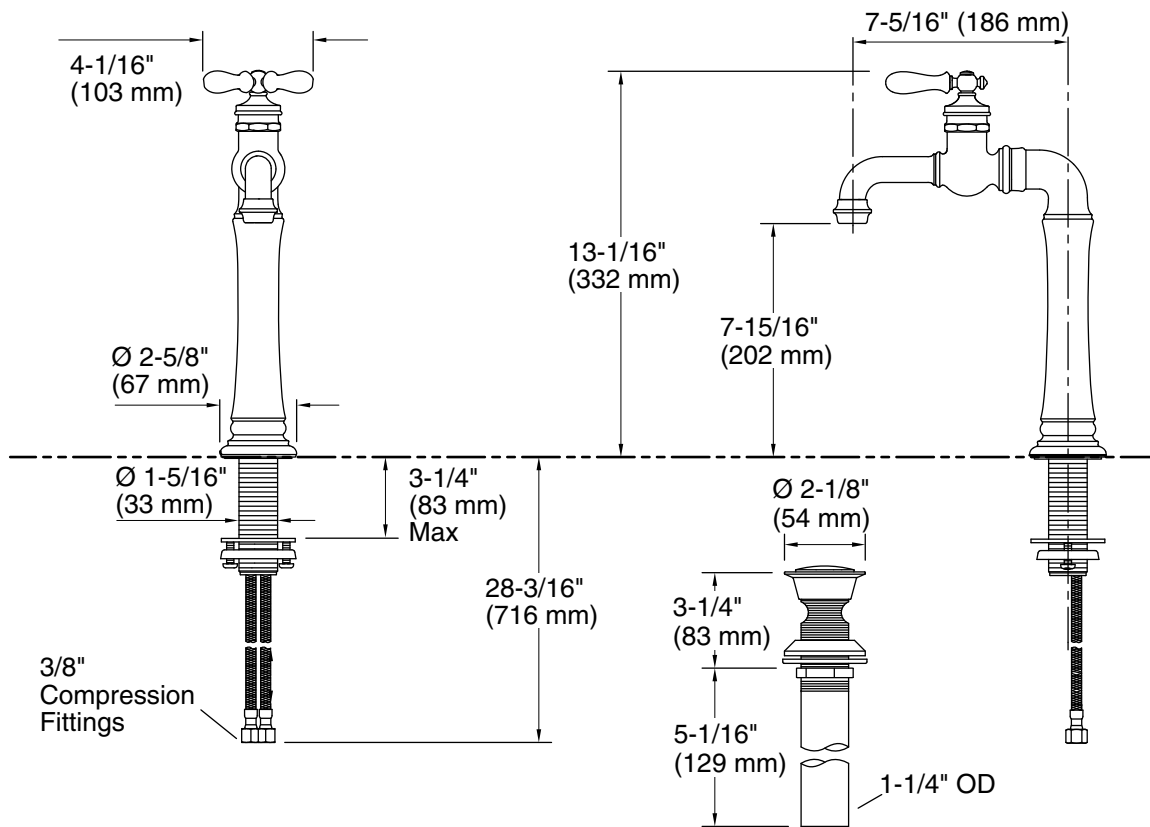

### Features

- Metal construction
- Vintage artisan-inspired top-mount handle provides a unique statement to any bathroom
- KOHLER® ceramic disc valves exceed industry longevity standards for a lifetime of durable performance
- Includes clicker drain with 1-1/4" (32 mm) metal tailpiece
- Coordinates with other faucets and accessories in the Artifacts collection
- 1.2 gpm (4.5 lpm) maximum flow rate at 60 psi (4.14 bar)
- Tall height is ideal for vessel-style sinks

### Technical Information

All product dimensions are nominal.

Faucet flow rate: 1.2 gal/min (4.5 l/min)

Drain included: Yes

Drain with overflow: Yes

### Spout:

Spout reach: 7-5/16" (186 mm)