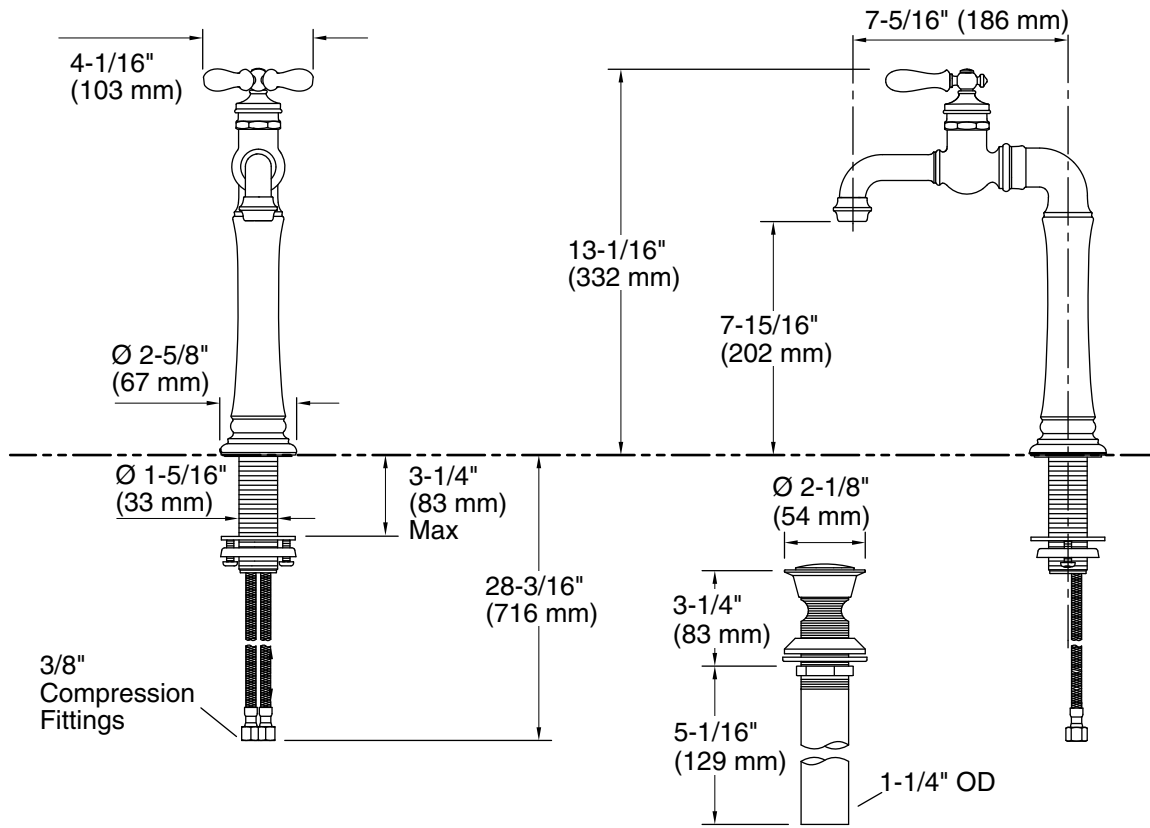

Features

- Metal construction
- Vintage artisan-inspired top-mount handle provides a unique statement to any bathroom
- KOHLER® ceramic disc valves exceed industry longevity standards for a lifetime of durable performance
- High-temperature limit setting for added safety
- Includes clicker drain with 1-1/4" (32 mm) metal tailpiece
- Coordinates with other faucets and accessories in the Artifacts collection
- 1.2 gpm (4.5 lpm) maximum flow rate at 60 psi (4.14 bar)
- Tall height is ideal for vessel-style sinks

Technical Information

All product dimensions are nominal.

Faucet:

Flow rate: 1.2 gal/min (4.5 l/min)
 Drain included: Yes
 Drain with overflow: Yes

Spout:

Spout reach: 7-5/16" (186 mm)

Handshower:

Rated maximum flow: 0 gal/min (0 l/min)