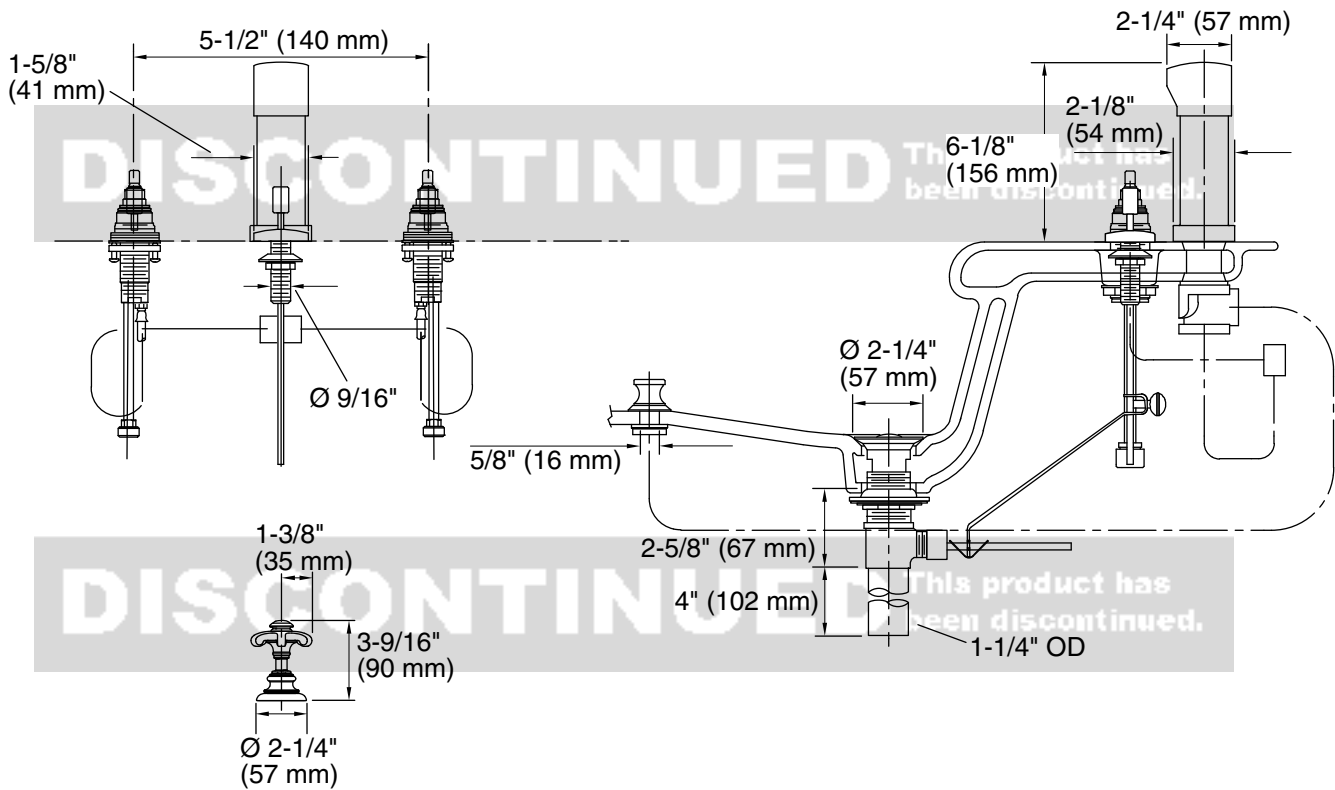

## Installation

- Fixture mount

## Technical Information

All product dimensions are nominal.

Drain included: Yes