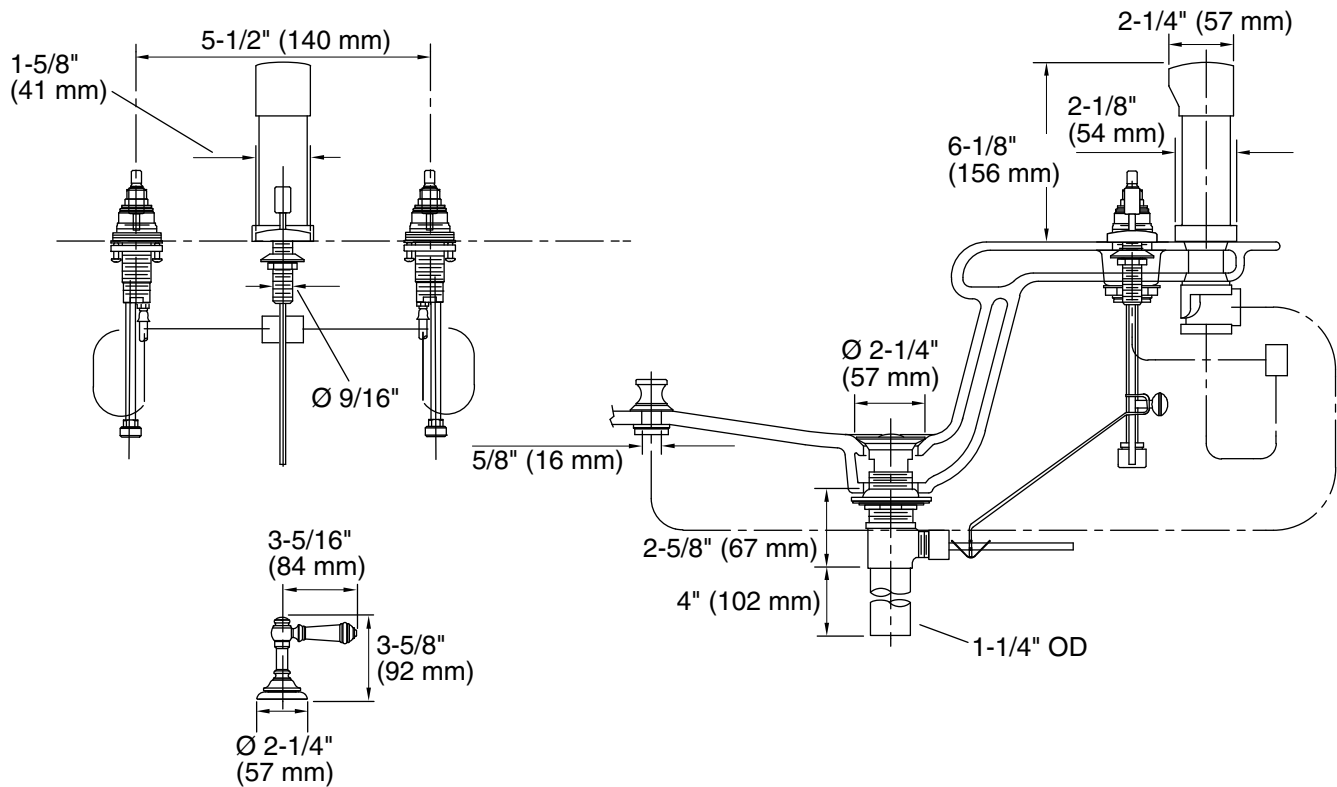

Material

- Premium metal construction for durability and reliability
- KOHLER® finishes resist corrosion and tarnishing

Installation

- Fixture mount

Recommended Products/Accessories

- K-23726 Drain treatment
- K-23723 Faucet cleaner
- K-72567 18" Towel Bar
- K-72568 24" Towel Bar
- K-72570 24" Double Towel Bar
- K-72571 Towel Ring
- K-72572 Robe Hook
- K-72573 Pivoting toilet paper holder
- K-72576 Toilet paper carriage

Technical Information

All product dimensions are nominal.

Drain included: Yes

Handshower:

Rated maximum flow: 2 gal/min (7.6 l/min)

Notes

Install this product according to the installation guide.