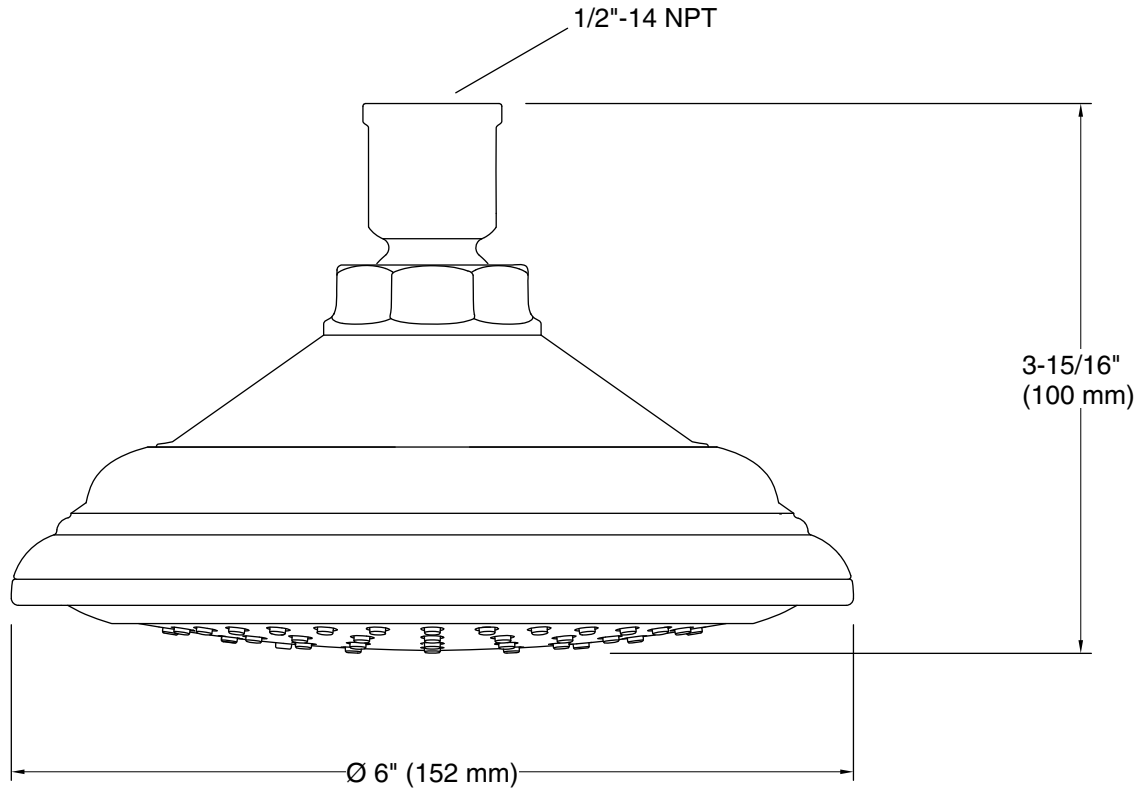

Features

- Single-function showerhead with 66-nozzle 5-1/2" (140 mm) diameter sprayface
- Optimized sprayface for maximum performance
- MasterClean™ sprayface features an easy-to-clean surface that withstands mineral buildup and maximizes spray performance
- 2.5 gpm (9.5 lpm) maximum flow rate

Technology

- Katalyst® air-induction technology infuses water with air, creating bigger drops for a more powerful spray

Installation

- 1/2 -14 NPT connection

Recommended Products/Accessories

- K-72775 Shower Arm and Flange
- K-23723 Faucet cleaner

Technical Information

All product dimensions are nominal.

Showerhead/Body Spray:

Rated maximum flow: 2.5 gal/min (9.5 l/min)

Notes

Install this product according to the installation guide.