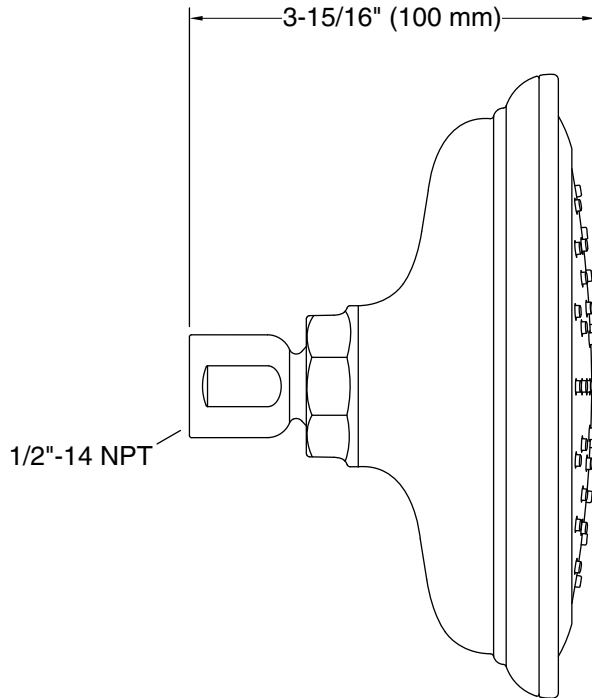

Features

- Optimized sprayface for maximum performance
- MasterClean™ sprayface features an easy-to-clean surface that withstands mineral buildup and maximizes spray performance
- 1/2" NPT connection
- 1.75 gpm (6.6 lpm) maximum flow rate at 45 psi (3.1 bar)
- Single-function showerhead with 48-nozzle 6" (152 mm) diameter sprayface
- Coordinates with other products in the Artifacts collection
- This product can help a building earn Water Efficiency points in LEED® Green Building Rating System

Technical Information

All product dimensions are nominal.

Handshower:

Rated maximum flow: 0 gal/min (0 l/min)

Showerhead/Body Spray:

Rated maximum flow: 1.75 gal/min (6.6 l/min)

Notes

For use with automatic compensating valves rated at 1.4 gal/min (5.3 l/min) or less.