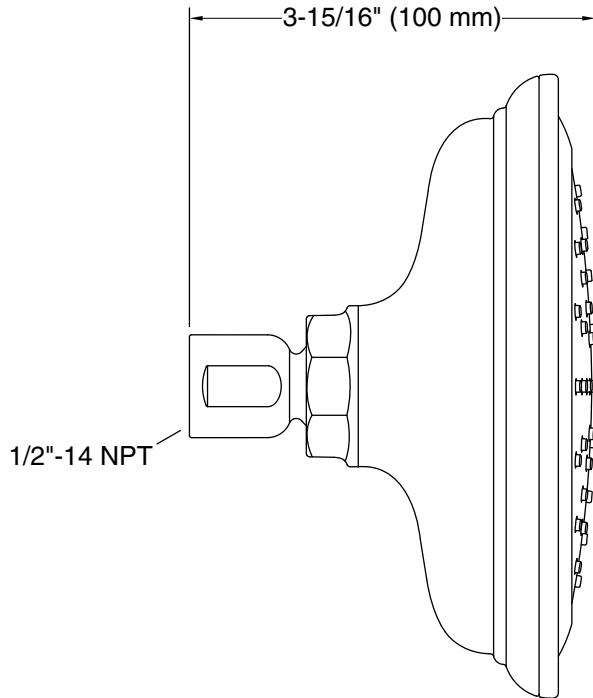

### Features

- Optimized sprayface for maximum performance
- MasterClean™ sprayface features an easy-to-clean surface that withstands mineral buildup and maximizes spray performance
- 1/2" NPT connection
- 1.75 gpm (6.6 lpm) maximum flow rate at 45 psi (3.1 bar)
- Single-function showerhead with 48-nozzle 6" (152 mm) diameter sprayface
- Coordinates with other products in the Artifacts collection
- This product can help a building earn Water Efficiency points in LEED® Green Building Rating System

### Technical Information

All product dimensions are nominal.