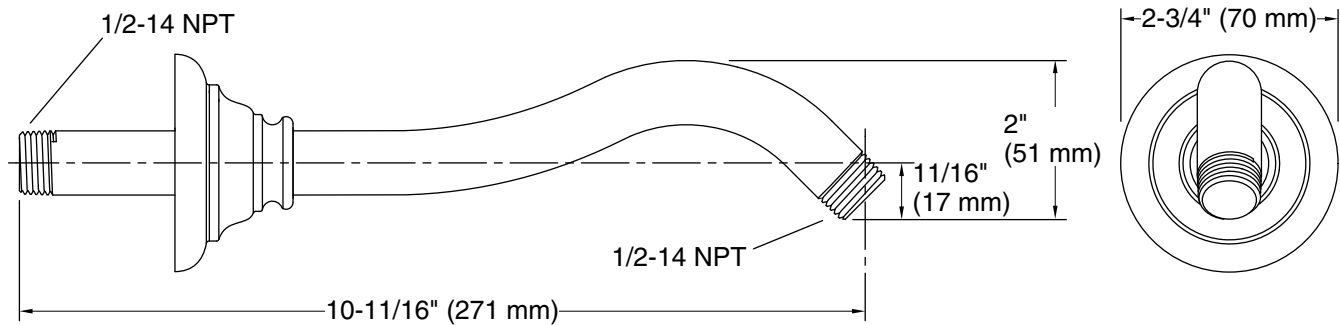

Features

- 1/2" NPT connection
- Coordinates with other products in the Artifacts collection
- 10-11/16" (297 mm) x 2-3/4" (70 mm) x 2-3/4" (70 mm)

Material

- Durable metal construction

Codes/Standards

None Applicable

Technical Information

All product dimensions are nominal.

Spout:

Notes

Measure your actual product for roughing-in details.