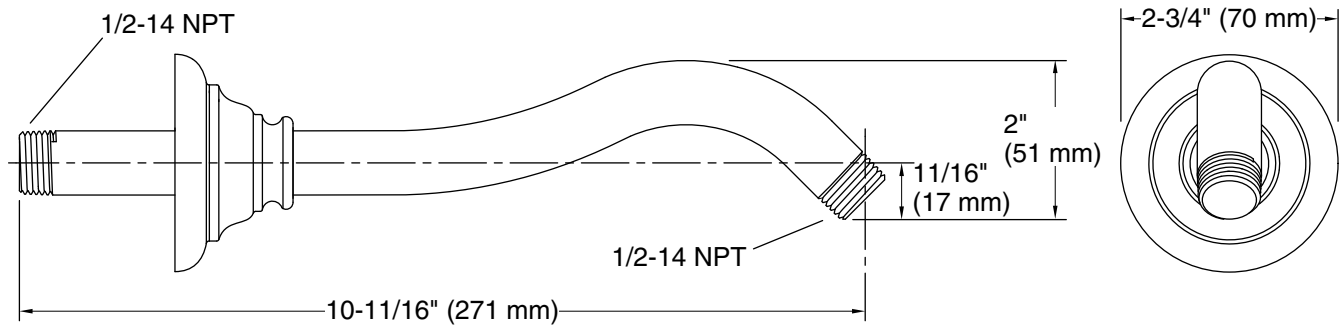

Features

- 1/2" NPT connection
- Coordinates with other products in the Artifacts collection
- 10-11/16" (297 mm) x 2-3/4" (70 mm) x 2-3/4" (70 mm)

Material

- Durable metal construction

Recommended Products/Accessories

Technical Information

All product dimensions are nominal.

Notes

Measure your actual product for roughing-in details.