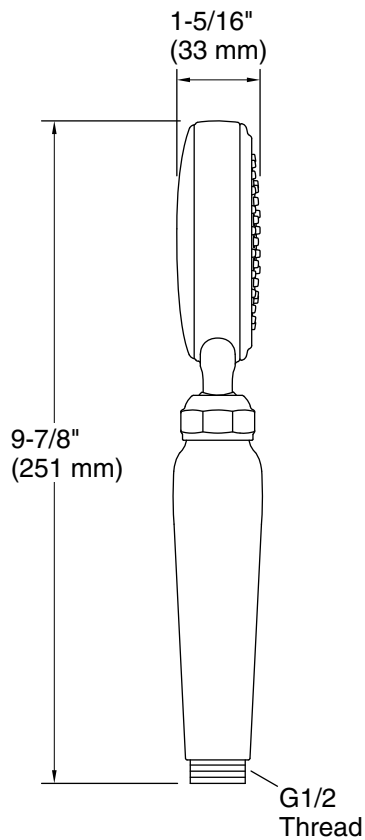

Technical Information

All product dimensions are nominal.

Handshower:

Rated maximum flow: 1.75 gal/min (6.6 l/min)

Notes

Install this product according to the installation instructions.

Plumbing codes require an atmospheric vacuum breaker (such as Kohler Model K-9660) be installed in-line with handshowers. Please consult with local plumbing officials.