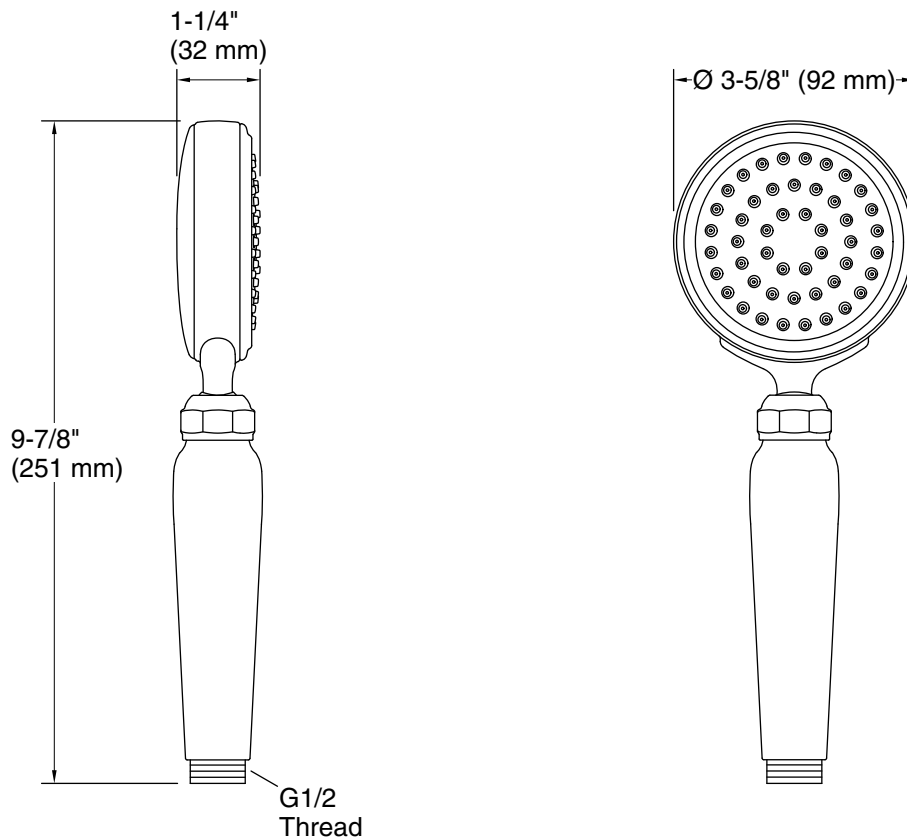

Technical Information

All product dimensions are nominal.

Drain included: No

Handshower:

Rated maximum flow: 2.5 gal/min (9.5 l/min)

Notes

Install this product according to the installation instructions.

Plumbing codes require an atmospheric vacuum breaker (such as Kohler Model K-9660) be installed in-line with handshowers. Please consult with local plumbing officials.