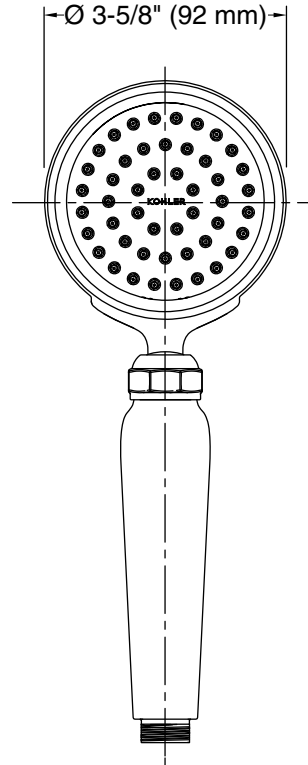

Features

- Air-induction technology maximizes the air/water mix for a powerful, even flow
- Optimized sprayface with 48 nozzles delivers a more focused coverage
- Ergonomic sprayhead pivots to allow precise adjustment for targeted hydromassage
- MasterClean™ sprayface features an easy-to-clean surface that withstands mineral buildup and maximizes spray performance
- 2.0 gpm (7.6 lpm) maximum flow rate
- Requires K-8593 or K-9514 shower hose (sold separately)
- Coordinates with other products in the Artifacts collection
- This product can help a building earn Water Efficiency points in LEED® Green Building Rating System

Installation

- Bracket or sidebar required for wall-mount installation
- Deck-mount holder required for deck-mount installation

Required Products/Accessories

- K-8593 72" Shower Hose
- K-9514 60" Shower Hose

See website for detailed warranty information.

Technical Information

All product dimensions are nominal.

Handshower:

Rated maximum flow: 2 gal/min (7.6 l/min)

Notes

Install this product according to the installation guide.