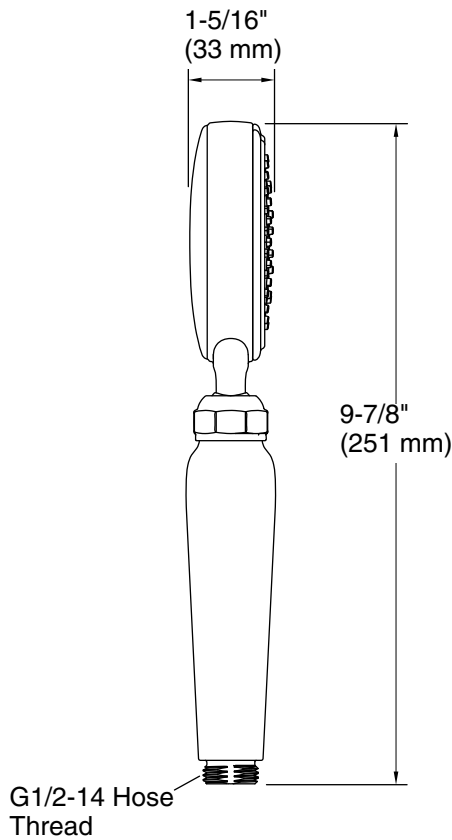

Features

- Air-induction technology maximizes the air/water mix for a powerful, even flow
- Optimized sprayface with 48 nozzles delivers a more focused coverage
- Ergonomic sprayhead pivots to allow precise adjustment for targeted hydromassage
- MasterClean™ sprayface features an easy-to-clean surface that withstands mineral buildup and maximizes spray performance
- 2.0 gpm (7.6 lpm) maximum flow rate
- Requires K-8593 or K-9514 shower hose (sold separately)
- Coordinates with other products in the Artifacts collection
- This product can help a building earn Water Efficiency points in LEED® Green Building Rating System

Installation

- Bracket or sidebar required for wall-mount installation
- Deck-mount holder required for deck-mount installation

Required Products/Accessories

- K-8593 72" Shower Hose
- K-9514 60" Shower Hose

See website for detailed warranty information.

Technical Information

All product dimensions are nominal.

Handshower:

Rated maximum flow: 2 gal/min (7.6 l/min)

Notes

Install this product according to the installation guide.