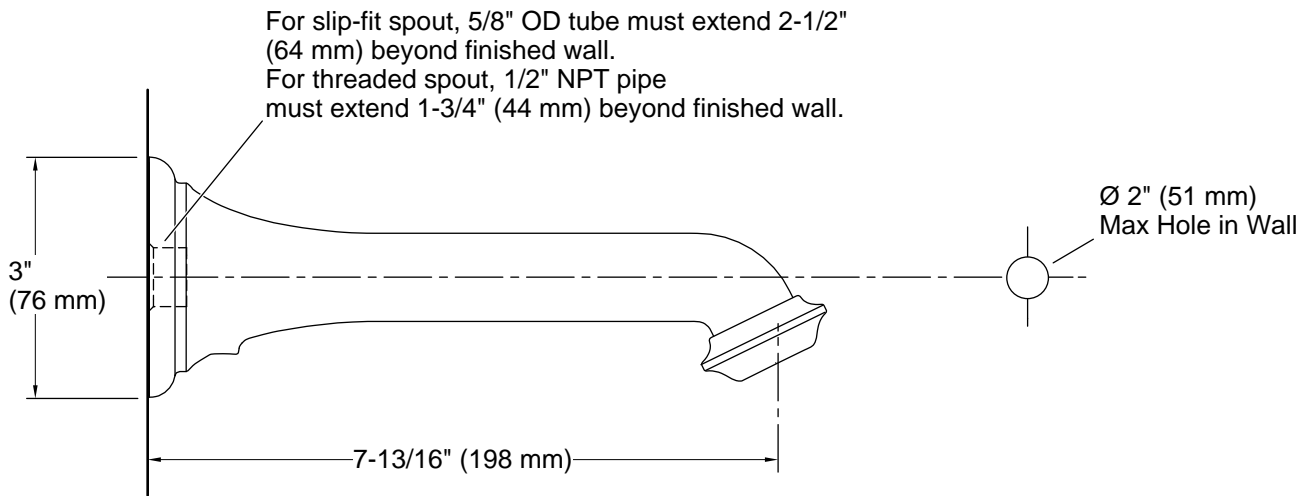

Features

- Metal construction

Installation

- Wall-mount installation with slip-fit connection and NPT threads

Recommended Products/Accessories

- K-23723 Faucet cleaner
- K-72567 18" Towel Bar
- K-72568 24" Towel Bar
- K-72570 24" Double Towel Bar
- K-72571 Towel Ring
- K-72572 Robe Hook
- K-72573 Pivoting toilet paper holder
- K-72576 Toilet paper carriage

Technical Information

All product dimensions are nominal.

Drain included: No

Spout:

Spout reach: 7-13/16" (198 mm)

Handshower:

Rated maximum flow: 0 gal/min (0 l/min)

Notes