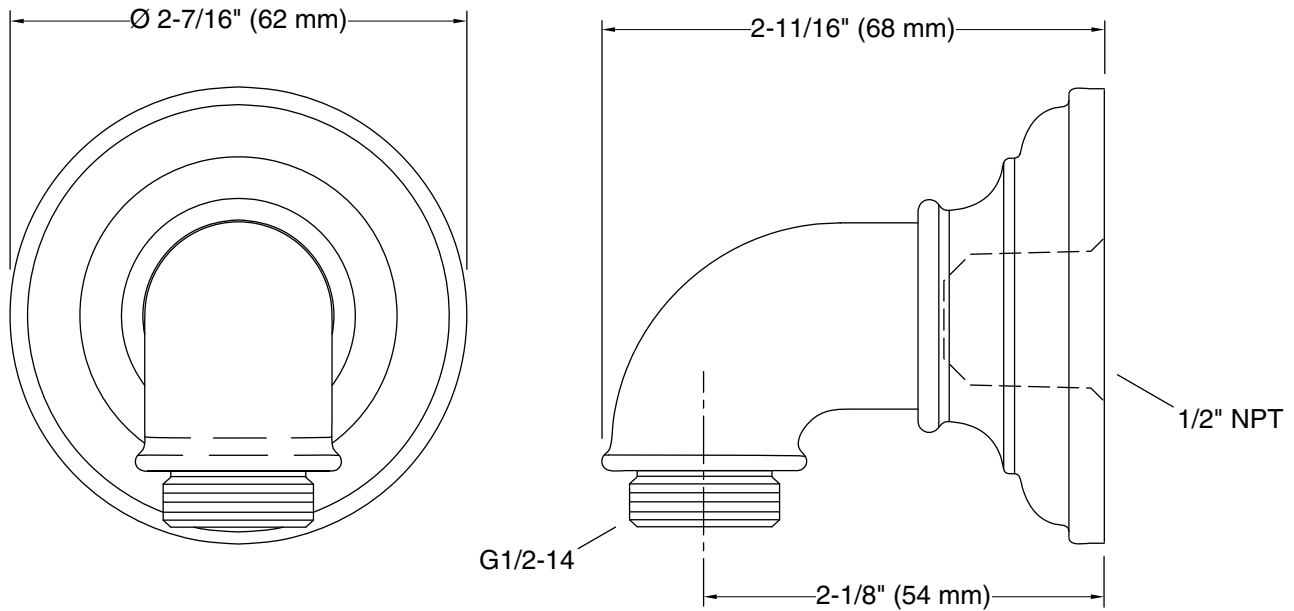

Features

- For use with a handshower and hose (sold separately)
- Includes check valve for backflow prevention
- Coordinates with Artifacts faucets and accessories
- Metal construction

Material

- KOHLER finishes resist corrosion and tarnishing

Installation

- Wall-mount

Codes/Standards

ASME A112.18.1/CSA B125.1

KOHLER® Faucet Lifetime Limited Warranty

See website for detailed warranty information.

Available Colors/Finishes

Color tiles intended for reference only.

Technical Information

All product dimensions are nominal.

Spout:

Notes

Install this product according to the installation instructions.