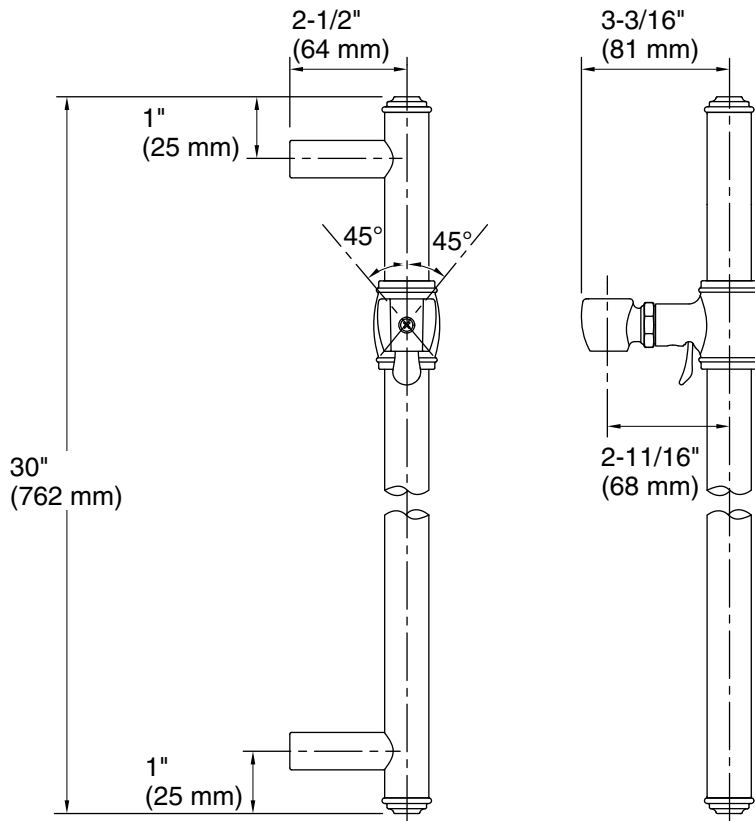

Technical Information

All product dimensions are nominal.

Notes

Install this product according to the installation guide.

ADA, OBC, CSA B651 compliant when installed to the specific requirements of these regulations.