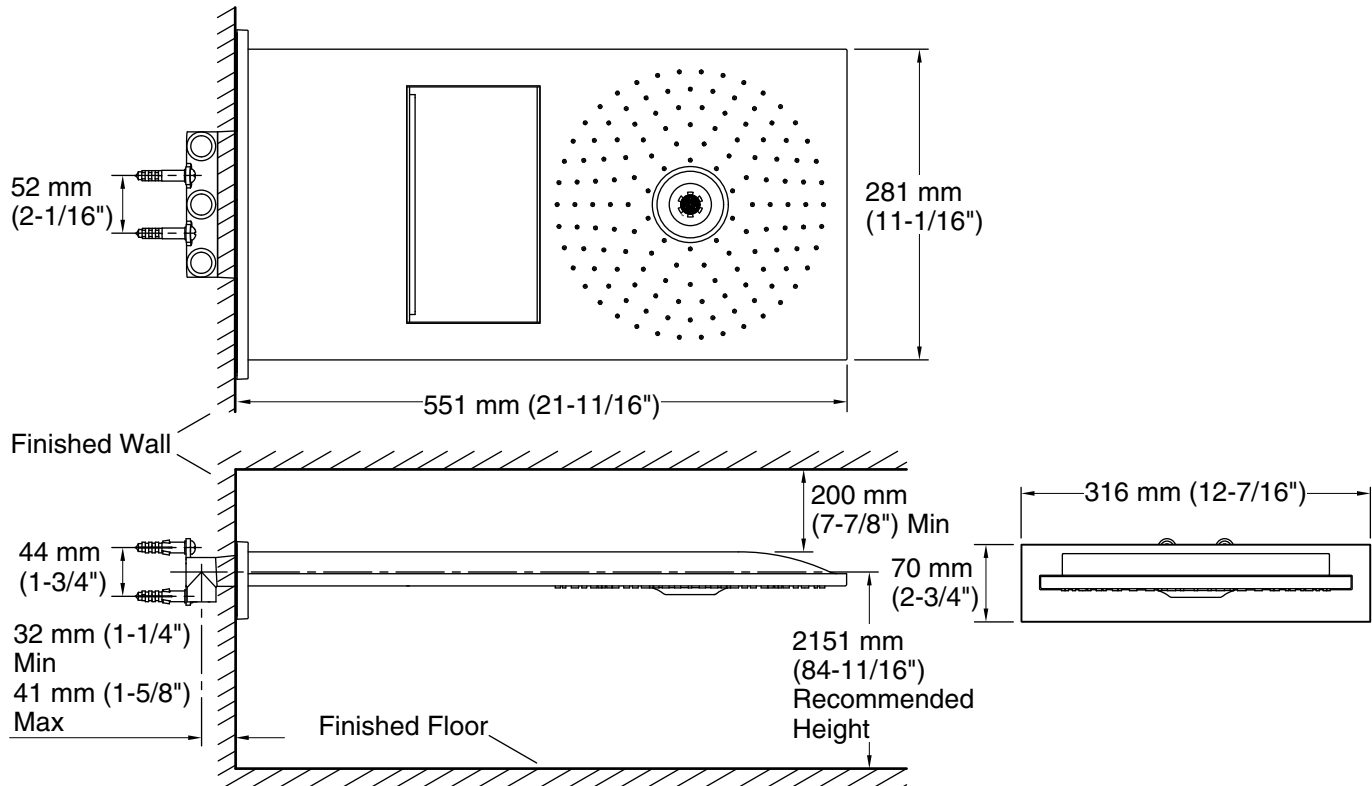

Technical Information

All product dimensions are nominal.

Faucet:

Flow rate: 3.17 gal/min (12 l/min)

Notes

Install this product according to the installation instructions.