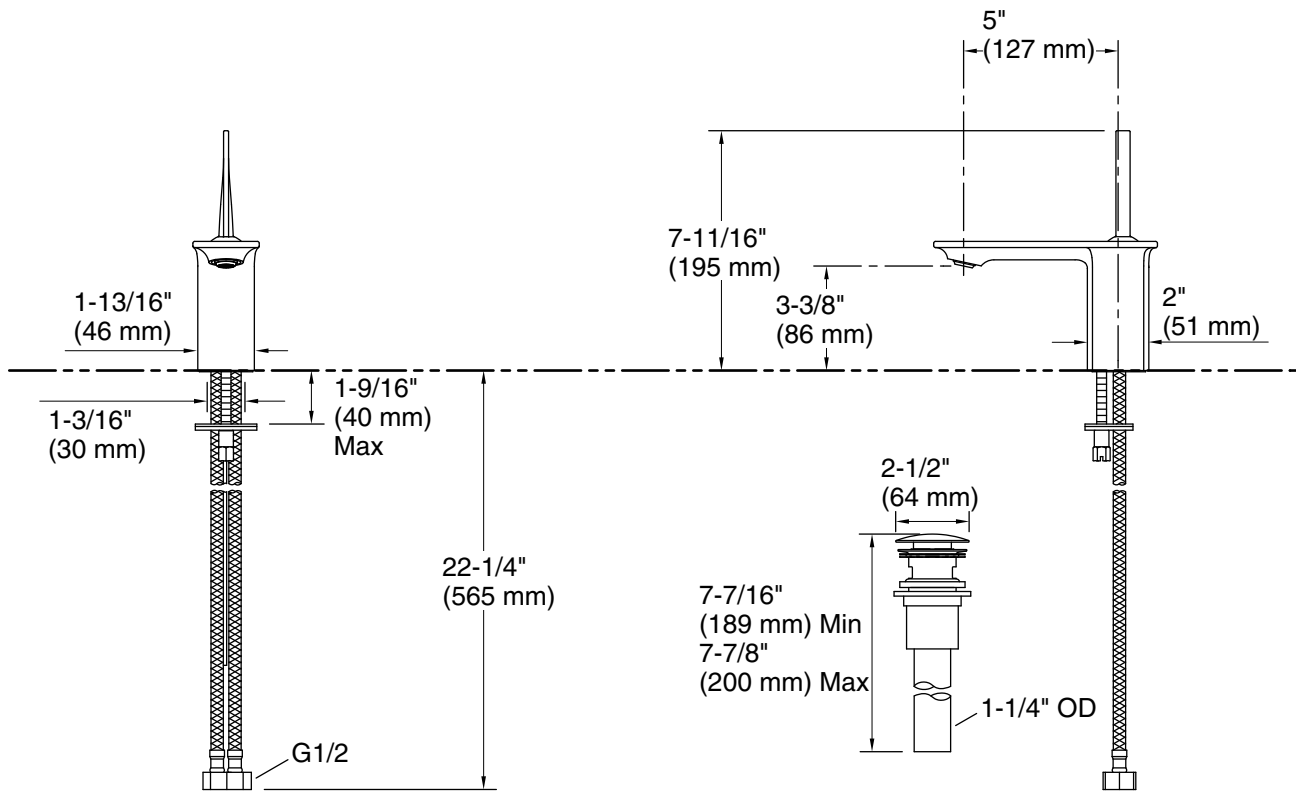

Features

- Single joystick lever handle is simple to use and makes adjusting water temperature easy
- 4-15/16" (125 mm) spout reach
- 3-3/10" (85 mm) spout height
- Aerated flow delivers a smooth, steady stream of water
- Red/blue indexing
- 2.2 gpm (8.3 lpm) maximum flow rate at 45 psi (3.1 bar)
- Includes valve
- KOHLER ceramic disc valves exceed industry longevity standards by over two times, ensuring durable performance for life
- Clicker drain with tailpiece
- Coordinates with Stance faucets, accessories, and showering components to complete your bathroom

Recommended Products/Accessories

K-23723 Faucet cleaner

Codes/Standards

Plumbing Standards
GB 18145

See website for detailed warranty information.

Technical Information

All product dimensions are nominal.

Faucet:

Flow rate: 2.2 gal/min (8.3 l/min)

Drain included: Yes

Drain with overflow: Yes

Spout:

Spout reach: 4-15/16" (126 mm)

Notes

Install this product according to the installation instructions.