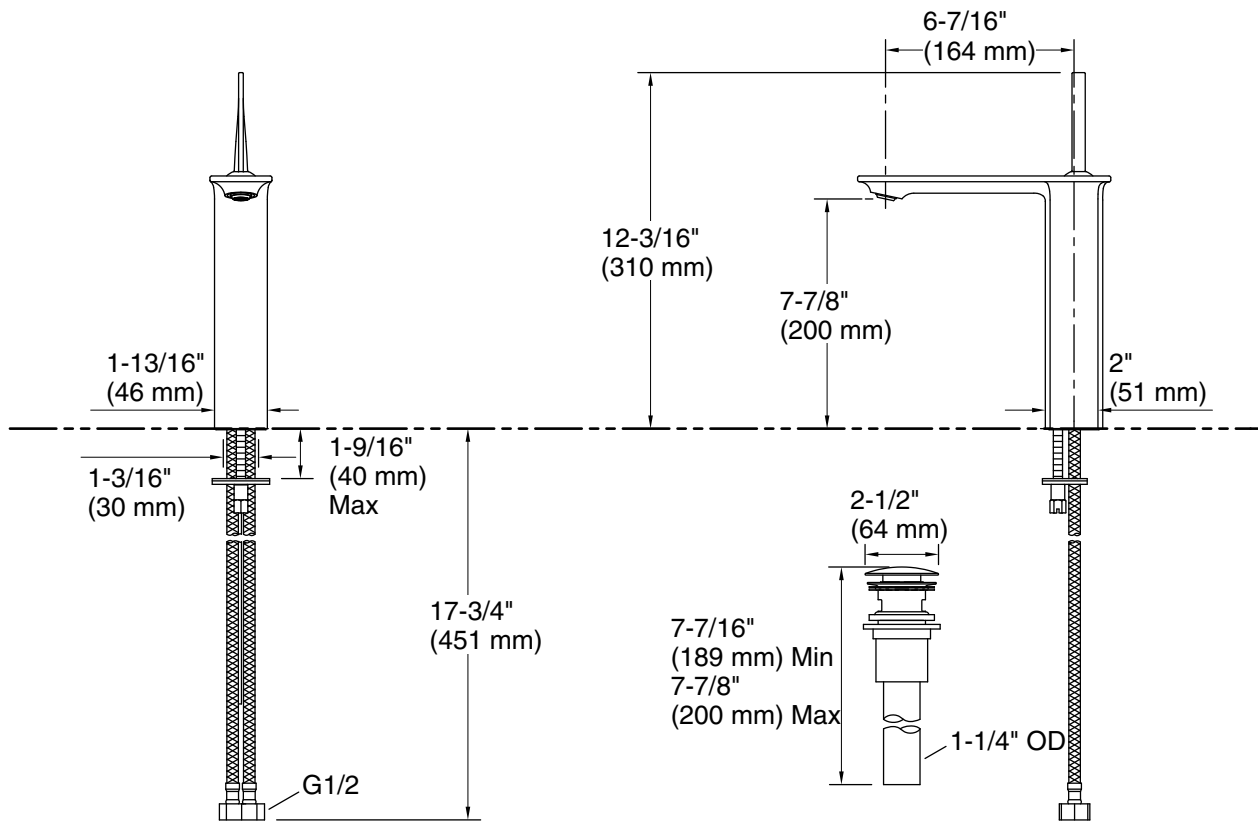

KOHLER® Faucets

Stance™

Tall single-handle bathroom sink faucet with Joystick handle, 8.3 lpm

K-72843T-4

Features

- Single joystick lever handle is simple to use and makes adjusting water temperature easy
- Tall height is ideal for vessel-style sinks
- 6-15/32" (164 mm) spout reach
- 7-4/5" (200 mm) spout height
- Aerated flow delivers a smooth, steady stream of water
- Red/blue indexing on handle
- 2.2 gpm (8.3 lpm) maximum flow rate at 45 psi (3.1 bar)
- Includes valve
- KOHLER ceramic disc valves exceed industry longevity standards by over two times, ensuring durable performance for life
- Includes clicker drain with 1-1/4" (32 mm) metal tailpiece
- Coordinates with Stance faucets, accessories, and showering components to complete your bathroom

K-72843T-4

Technical Information

All product dimensions are nominal.

Faucet:

Flow rate: 2.2 gal/min (8.3 l/min)

Drain included: Yes

Drain with overflow: Yes

Spout:

Spout reach: 6-7/16" (164 mm)

Notes

Install this product according to the installation instructions.