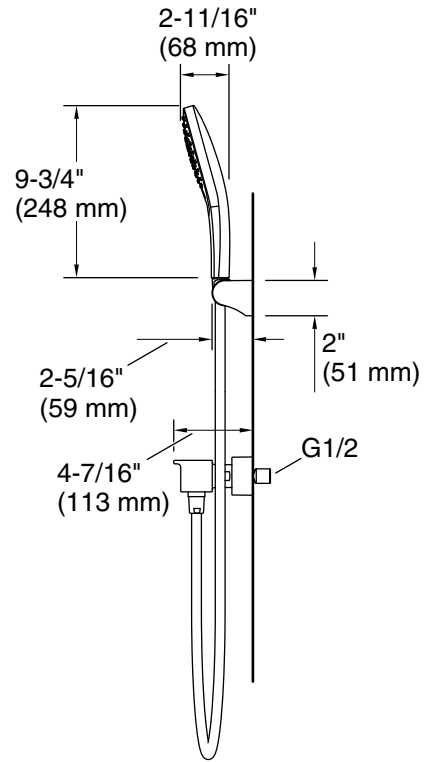

### Features

- Features integrated 35 mm mixing valve
- 1/4-turn full brass ceramic valve
- Two knob handles control on/off function and volume and temperature
- Red/blue indexing
- Rainduet™ handshower provides three spray experiences: full coverage with Katalyst™ air-induction technology, Champagne, and massage
- Handshower features contemporary design
- MasterClean™ sprayface features an easy-to-clean surface that withstands mineral buildup and maximizes spray performance
- Thumb tab allows for a smooth transition between sprays
- Includes 59" (1500 mm) shower hose and holder
- 2.3 gpm (8.7 lpm) maximum handshower flow rate at 45 psi (3.1 bar)
- KOHLER® ceramic disc valves exceed industry longevity standards for a lifetime of durable performance

### Installation

- Wall-mount
- G 1/2 inlet connection

### Recommended Products/Accessories

K-23723 Faucet cleaner

**Technical Information**

All product dimensions are nominal.

Drain included: No

**Handshower:**

Rated maximum flow: 2.3 gal/min (8.7 l/min)

**Notes**