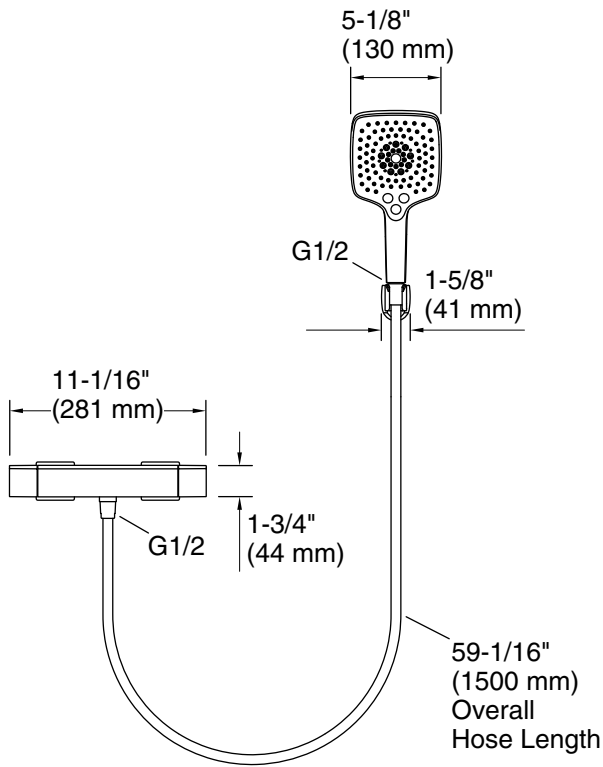

### Features

- Features integrated 35 mm mixing valve
- 1/4-turn full brass ceramic valve
- Two knob handles control on/off function and volume and temperature
- Red/blue indexing
- Rainduet™ handshower provides three spray experiences: full coverage with Katalyst™ air-induction technology, Champagne, and massage
- Handshower features contemporary design
- MasterClean™ sprayface features an easy-to-clean surface that withstands mineral buildup and maximizes spray performance
- Thumb tab allows for a smooth transition between sprays
- Includes 59" (1500 mm) shower hose and holder
- 2.3 gpm (8.7 lpm) maximum handshower flow rate at 45 psi (3.1 bar)
- KOHLER® ceramic disc valves exceed industry longevity standards for a lifetime of durable performance

### Installation

- Wall-mount
- G 1/2 inlet connection

### Recommended Products/Accessories

K-23723 Faucet cleaner

**Technical Information**

All product dimensions are nominal.

Drain included: No

**Handshower:**

Rated maximum flow: 2.3 gal/min (8.7 l/min)

**Notes**