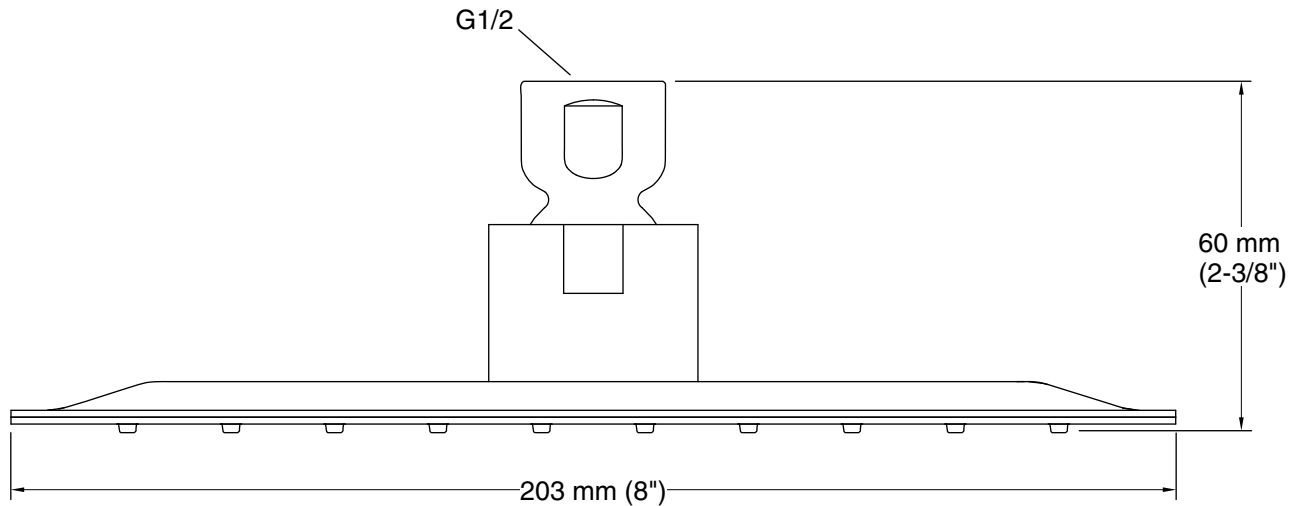

Technical Information

All product dimensions are nominal.

Showerhead/Body Spray:

Rated maximum flow: 2.91 gal/min (11 l/min)

Pressure: 45 psi (3.1 bar)

Notes

Install this product according to the installation instructions.