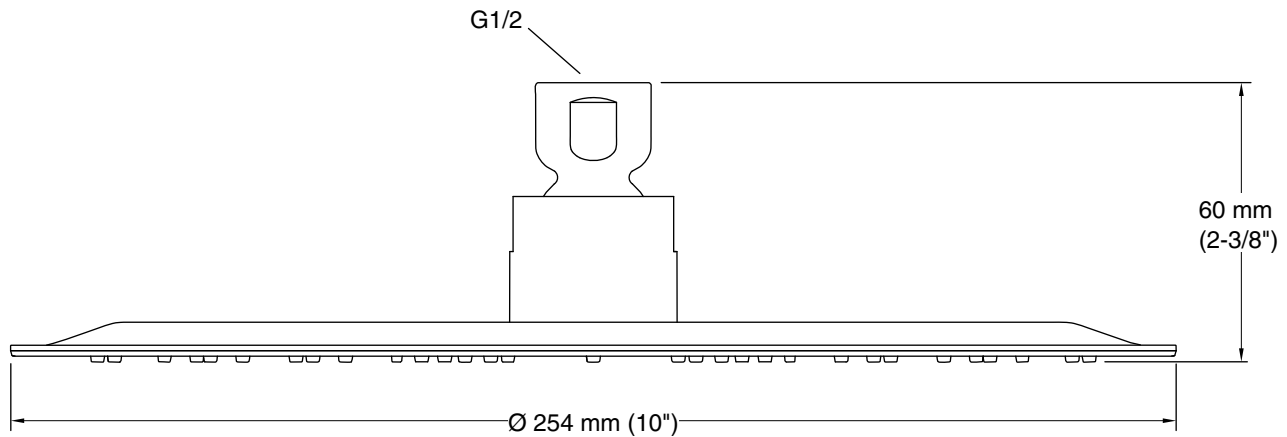

Contemporary round 254 mm single-function rainhead,
11 lpm
K-73039T-CL

Technical Information

All product dimensions are nominal.

Showerhead/Body Spray:

Rated maximum flow: 2.91 gal/min (11 l/min)

Pressure: 45 psi (3.1 bar)