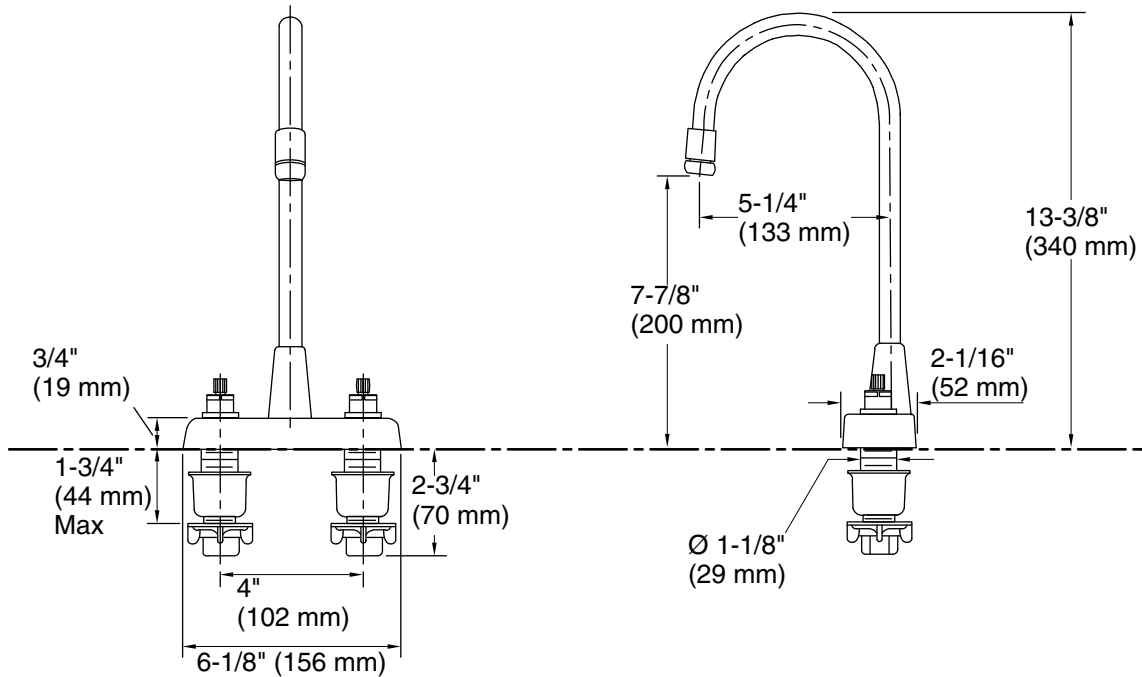

Technical Information

All product dimensions are nominal.

Faucet flow rate: 1.5 gal/min (5.7 l/min)

Drain included: No

Spout:

Spout reach: 5-1/4" (133 mm)

Notes

Install this product according to the installation instructions.

ADA compliant when installed to the specific requirements of these regulations.