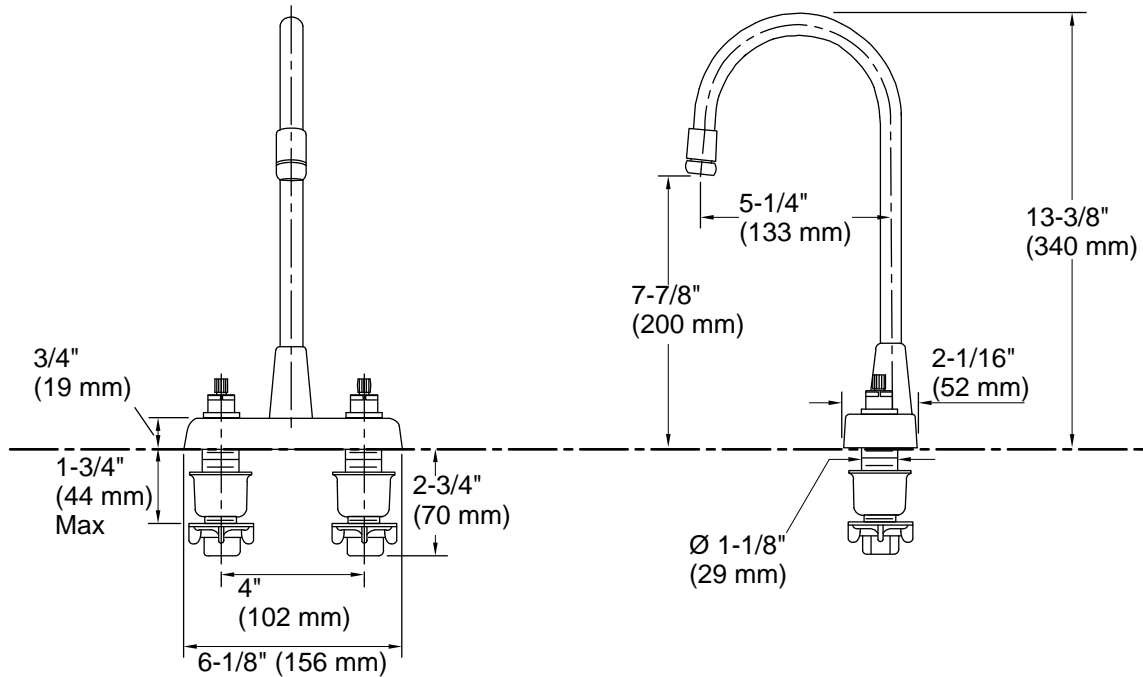

Features

- Quarter-turn washerless ceramic disc valves
- 5-1/4" (133 mm) spout reach
- Vandal-resistant Water-Guard® aerator
- Variety of handle style options
- Less drain
- 1.5 gpm (5.7 lpm) maximum flow rate at 60 psi (4.14 bar)

Technical Information

All product dimensions are nominal.

Faucet:

Flow rate: 1.5 gal/min (5.7 l/min)

Drain included: No

Spout:

Spout reach: 5-1/4" (133 mm)

Notes